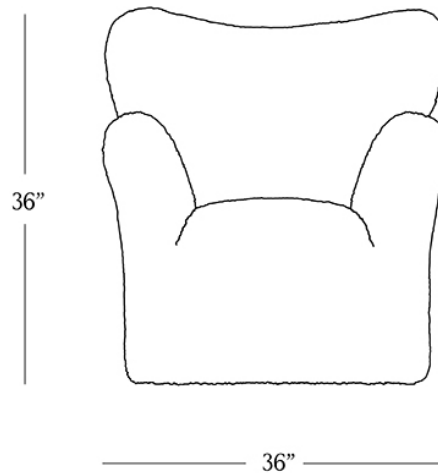

DIMENSIONS

Width	36"
Depth	36"
Height	36"

CARE

- Keep out of direct UV light to prevent fading.
- Vacuum regularly with upholstery attachment to remove dust.
- Professional leather specialist cleaning recommended.

To view a copy of this product's label, copy the style number and search this database [Law Label Lookup](#).

Reference our [Measuring & Delivery Guide](#) to accurately measure your space and avoid common delivery issues.

DETAILS

Material	Handcrafted mango wood frame and Merino sheepskin
Handmade In	India

A contemporary take on the classic wingback, our Sonoma Chair delivers indulgent texture thanks to curly, Merino sheepskin.