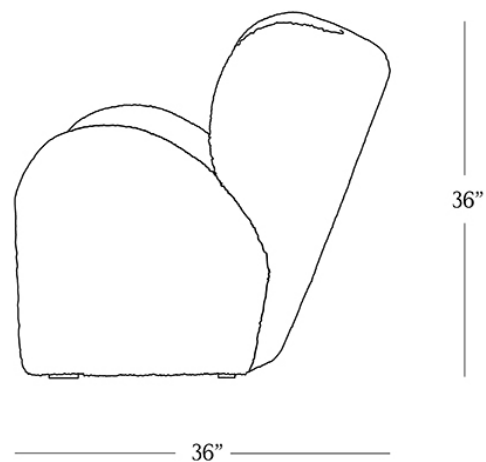

DIMENSIONS

Width	36"
Depth	36"
Height	36"

CARE

- Keep out of direct UV light to prevent fading.
- Vacuum regularly with upholstery attachment to remove dust.
- Professional leather specialist cleaning recommended.

To view a copy of this product's label, copy the style number and search this database [Law Label Lookup](#).

Reference our [Measuring & Delivery Guide](#) to accurately measure your space and avoid common delivery issues.

DETAILS

Material	Handcrafted mango wood frame and Merino sheepskin
Handmade In	India

A contemporary take on the classic wingback, our Sonoma Chair delivers indulgent texture thanks to curly, Merino sheepskin.