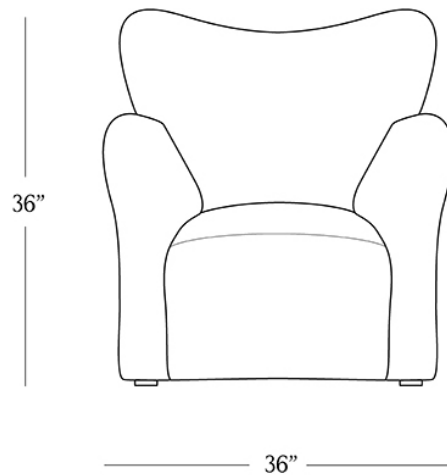

DIMENSIONS

Width	36"
Depth	36"
Height	36"

CARE

1. ---
2. Keep out of direct UV light to prevent fading.
   - Vacuum regularly with upholstery attachment to remove dust.
   - Professional upholstery cleaning recommended.

To view a copy of this product's label, copy the style number and search this database [Law Label Lookup](#).

Reference our [Measuring & Delivery Guide](#) to accurately measure your space and avoid common delivery issues.

DETAILS

Material	Handcrafted mango wood frame and bouclé (100% polyester)

Handmade In	India

A contemporary take on the classic wingback, our Sonoma Chair delivers indulgent texture thanks to beautiful bouclé finished with visible upholstery tacks that emphasize its sweeping shape.