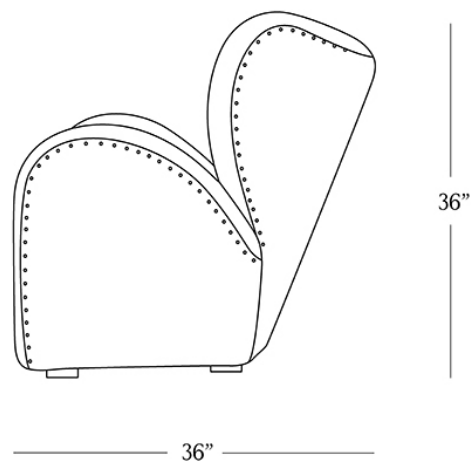

DIMENSIONS

Width	36"
Depth	36"
Height	36"

CARE

1. ---
2. Keep out of direct UV light to prevent fading.
   - Vacuum regularly with upholstery attachment to remove dust.
   - Professional upholstery cleaning recommended.

To view a copy of this product's label, copy the style number and search this database [Law Label Lookup](#).

Reference our [Measuring & Delivery Guide](#) to accurately measure your space and avoid common delivery issues.

DETAILS

Material	Handcrafted mango wood frame and bouclé (100% polyester)

Handmade In	India

A contemporary take on the classic wingback, our Sonoma Chair delivers indulgent texture thanks to beautiful bouclé finished with visible upholstery tacks that emphasize its sweeping shape.