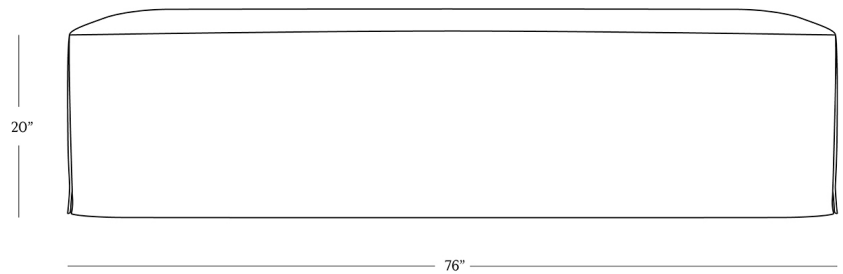

BR HOME
AMSTERDAM 76" OTTOMAN

STYLE # 6002553

DIMENSIONS

Width	76"
Depth	24"
Height	20"
Weight	57.5 lbs.

**CARE**

- Slipcover: 100% linen.
- Keep out of direct UV light to prevent fading.
- Vacuum regularly with upholstery attachment to remove dust.
- Professional upholstery cleaning recommended.

To view a copy of this product's label, copy the style number below and search this database [Law Label Lookup](#).

Reference our [Measuring & Delivery Guide](#) to accurately measure your space and avoid common delivery issues.