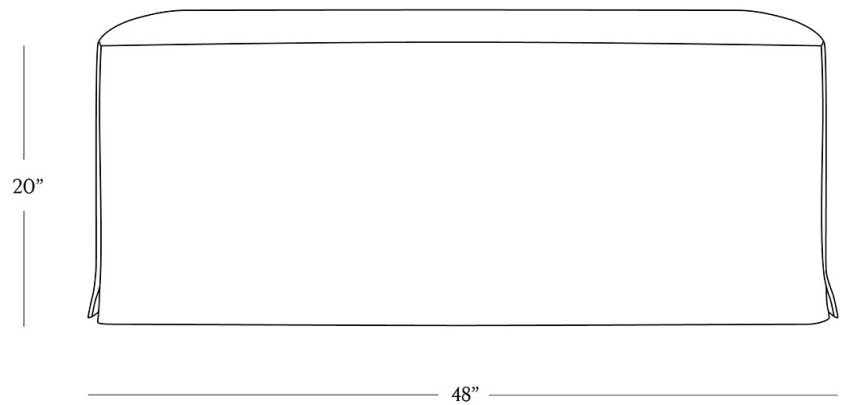

BR HOME
AMSTERDAM 48" OTTOMAN

STYLE # 6002552

DIMENSIONS

Length	48"
Width	24"
Height	20"
Weight	40 lbs.

**CARE**

- Slipcover: 100% linen.
- Keep out of direct UV light to prevent fading.
- Vacuum regularly with upholstery attachment to remove dust.
- Professional upholstery cleaning recommended.

To view a copy of this product's label, copy the style number below and search this database [Law Label Lookup](#).

Reference our [Measuring & Delivery Guide](#) to accurately measure your space and avoid common delivery issues.