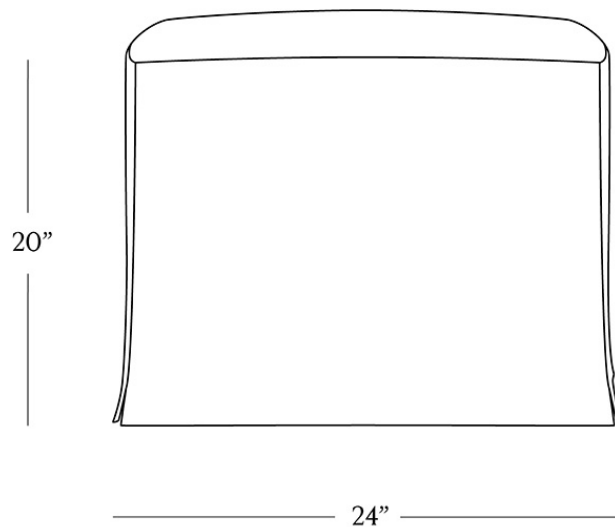

DIMENSIONS

Width	24"
Depth	24"
Height	20"
Weight	24 lbs.

CARE

- Slipcover: 100% linen
- Keep out of direct UV light to prevent fading
- Vacuum regularly with upholstery attachment to remove dust
- Professional upholstery cleaning recommended

To view a copy of this product's label, copy the style number and search this database [Law Label Lookup](#).

Reference our [Measuring & Delivery Guide](#) to accurately measure your space and avoid common delivery issues.

DETAILS

Material	Birch and plywood frame Stonewashed linen slip cover Concealed casters

An inviting take on mid-century modernism's crisp proportions, our slipcovered ottomans balance clean-lined contours with supportive padding.