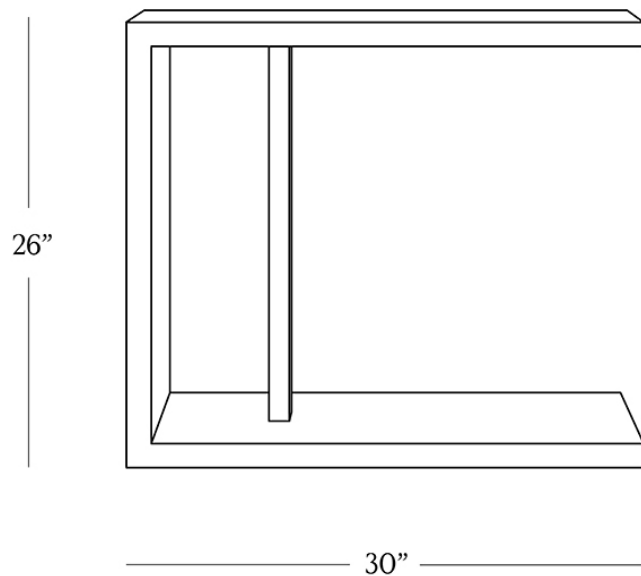

BR HOME
SIERRA OPEN NIGHTSTAND

STYLE # 6002022

DIMENSIONS

Width	30"
Depth	17"
Height	26"

CARE

- Use of coasters recommended.
- Dust with a soft, dry cloth.
- Avoid direct exposure to sunlight.

**DETAILS**

Material Oak and oak veneer

Handmade In Vietnam

This nightstand's crisp architectural profile is softened by the warmth of its rustic oak construction. Sierra's open geometry is formed of wide planks that showcase the wood's rich grain and natural knots and variations.