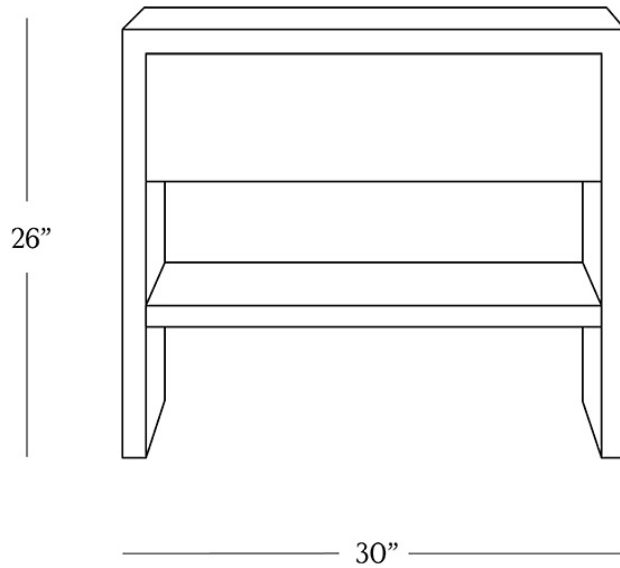

BR HOME
SIERRA NIGHTSTAND

STYLE # 6002075

DIMENSIONS

Length	30"
Width	14"
Height	26"

CARE

- Use of coasters recommended.
- Dust with a soft, dry cloth.
- Avoid direct exposure to sunlight.

**DETAILS**

Material Oak and oak veneer

Handmade In Vietnam

This nightstand's crisp architectural profile is softened by the warmth of its rustic oak construction. Sierra's open geometry is formed of wide planks that showcase the wood's rich grain and natural knots and variations.