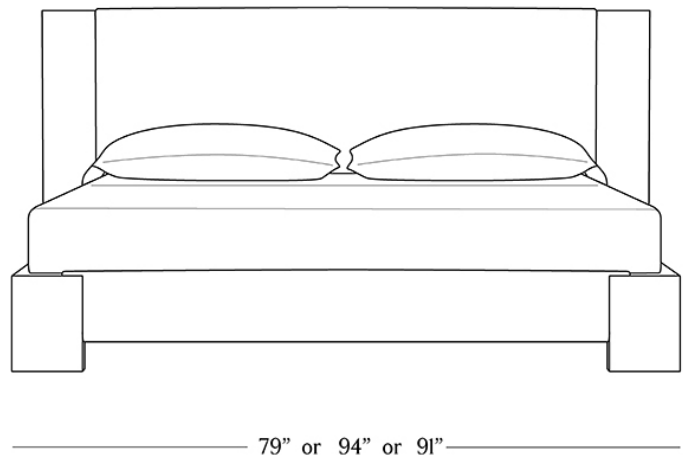

BR HOME
SIERRA BED

STYLE # 6002072

QUEEN OR KING OR CAL KING

DIMENSIONS

| | |
|------------------|-----------------|
| Queen | 85" x 79" x 43" |
| King | 85" x 94" x 43" |
| Cal King | 89" x 91" x 43" |
| Side Rail Height | 9" |
| Mattress | 1.5" |
| Base Depth | |
| Floor Clearance | 3" |

Reference our Measuring & Delivery Guide to accurately measure your space and avoid common delivery issues.

DETAILS

Material Oak and oak veneer

Handmade In Vietnam

A crisp architectural profile is softened by the warmth of rustic oak craftsmanship in our Sierra Bed. Formed of wide planks that showcase the wood's rich grain and natural variations, its textural upholstery offers a warm counterpoint.