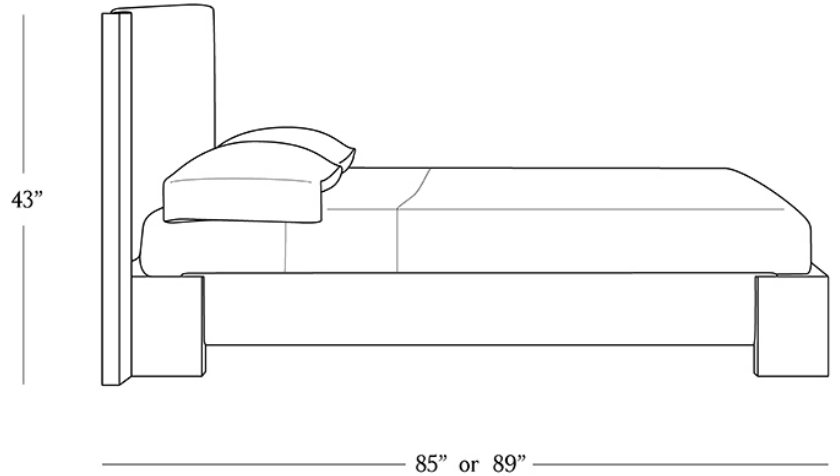

BR HOME
SIERRA BED

STYLE # 6002072

QUEEN OR KING OR CAL KING

DIMENSIONS

| | |
|------------------|-----------------|
| Queen | 85" x 79" x 43" |
| King | 85" x 94" x 43" |
| Cal King | 89" x 91" x 43" |
| Side Rail Height | 9" |
| Mattress | 1.5" |
| Base Depth | |
| Floor Clearance | 3" |