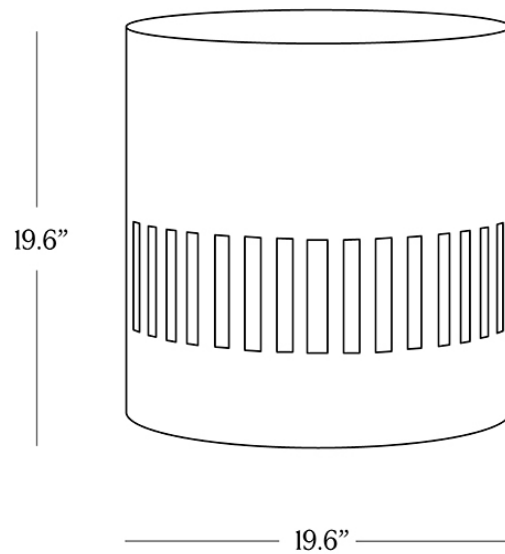

DIMENSIONS

Diameter 19.6"

Height 19.6"

CARE

- Use of coasters recommended.
- Dust with a clean, dry cloth; avoid cleaning agents and polishes with harsh chemicals and abrasives.
- Wipe clean with a damp cloth, using only a mild soap solution and wipe dry with a soft cloth.

DETAILS

Material   Fiberglass

Handmade In   Vietnam

A classic drum silhouette crafted of glass fiber-reinforced concrete creates a timeless accent in any space, its organic curves and rich texture enlivening the tonal beauty.