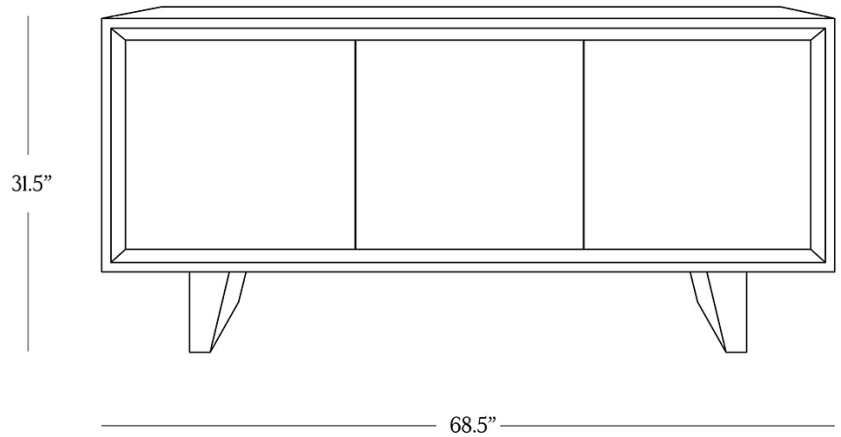

BR HOME  
SEEMA THREE DOOR SIDEBOARD

STYLE # 6002776

**DIMENSIONS**

---

Height	31.5"
Width	68.5"
Depth	20"
Distance between legs	48.75"
Floor Clearance	7.75"
Weight	201 lbs.

**CARE**

- 
- Use of coasters and trivets (for hot items) recommended.
  - Keep out of direct UV light to prevent fading.
  - Dust with a soft, dry cloth.
  - Always blot spills immediately and wipe with a clean, damp cloth.
  - When necessary, use a damp cloth with a small amount of soap to clean.

**DETAILS**

---

Material            Cracked oak veneer, MDF and poplar frame

Made In            Vietnam

Our Seema sideboard pays homage to the natural beauty of wood in a midcentury-inspired silhouette. The spare, geometric form rests atop tapered feet, its elegantly beveled frame setting off flat-front doors that open to ample shelving. Replete with rich graining, knots and cracks, it reveals the material's one-of-a-kind character.

Push-to-open doors. Adjustable shelves. Anti-tip hardware included.