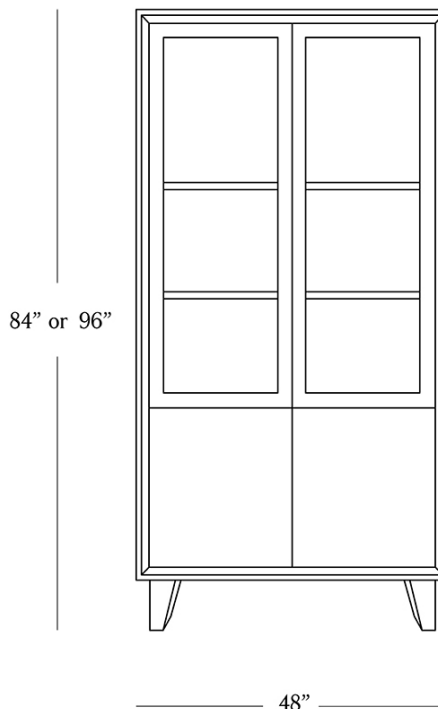

BR HOME
SEEMA GLASS CABINET

STYLE # 6002772

SMALL OR LARGE

DIMENSIONS

| | |
|--------------------------|-----------------|
| Small | 84" x 48" x 19" |
| Small Weight | 373 lbs. |
| Large | 96" x 48" x 18" |
| Large Weight | 408 lbs. |
| Diameter between legs | 44" |
| Floor Clearance | 7.75" |

DETAILS

| | |
|----------|--|
| Material | Cracked oak veneer, MDF and poplar frame |
| Made In | Vietnam |

Our Seema Glass Cabinet pays homage to the natural beauty of wood in a midcentury-inspired silhouette. The geometric form rests atop tapered feet, its elegantly beveled frame setting off flat-front doors that open to ample shelving. Replete with rich graining, knots and cracks, it reveals the material's one-of-a-kind character.