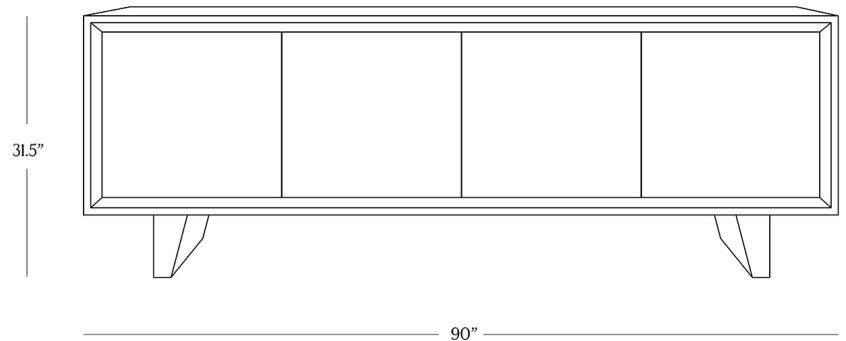

BR HOME  
SEEMA FOUR DOOR SIDEBOARD

STYLE # 6002775

**DIMENSIONS**

---

Height	31.5"
Width	90"
Depth	20"
Distance between legs	74"
Floor Clearance	7.75"
Weight	70.5 lbs.

**CARE**

---

- Use of coasters and trivets (for hot items) recommended.
- Keep out of direct UV light to prevent fading.
- Dust with a soft, dry cloth.
- Always blot spills immediately and wipe with a clean, damp cloth.
- When necessary, use a damp cloth with a small amount of soap to clean.

**DETAILS**

---

Material Cracked oak veneer, MDF and poplar frame

Made In Vietnam

Our Seema sideboard pays homage to the natural beauty of wood in a midcentury-inspired silhouette. The spare, geometric form rests atop tapered feet, its elegantly beveled frame setting off flat-front doors that open to ample shelving. Replete with rich graining, knots and cracks, it reveals the material's one-of-a-kind character.

Push-to-open doors. Adjustable shelves. Anti-tip hardware included.