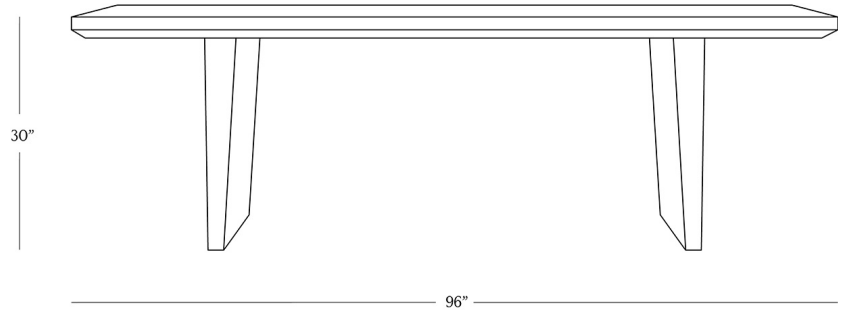

BR HOME
SEEMA RECTANGULAR DINING TABLE

STYLE # 6002774

DIMENSIONS

Height	30"
Width	96"
Depth	40"
Distance between legs	60"
Floor Clearance	27.5"
Weight	256 lbs.

**CARE**

- Use of coasters and trivets (for hot items) recommended.
- Keep out of direct UV light to prevent fading.
- Dust with a soft, dry cloth.
- Always blot spills immediately and wipe with a clean, damp cloth.
- When necessary, use a damp cloth with a small amount of soap to clean.

DETAILS

Material Cracked oak veneer, MDF and poplar frame

Made In Vietnam

Our Seema Dining Table pays homage to the natural beauty of wood in a midcentury-inspired silhouette. The simple plank top boasts elegantly beveled edges for a dimensional effect and rests atop a pair of legs that gracefully taper to the floor. Replete with rich graining, knots and cracks, it reveals the material's one-of-kind character.