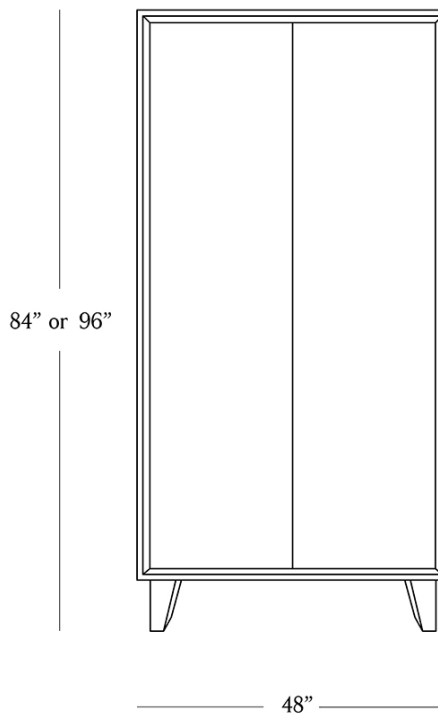

BR HOME
SEEMA CABINET

STYLE # 6002771

SMALL OR LARGE

DIMENSIONS

Small	84" x 48" x 19"
Small Weight	373 lbs.
Large	96" x 48" x 18"
Large Weight	408 lbs.
Distance between legs	44"
Floor Clearance	7.75"

**CARE**

DETAILS

Material	Cracked oak veneer, MDF and poplar frame
Made In	Vietnam

Our Seema Cabinet pays homage to the natural beauty of wood in a midcentury-inspired silhouette. The spare, geometric form rests atop tapered feet, its elegantly beveled frame setting off flat-front doors that open to ample shelving. Replete with rich graining, knots and cracks, it reveals the material's one-of-a-kind character.