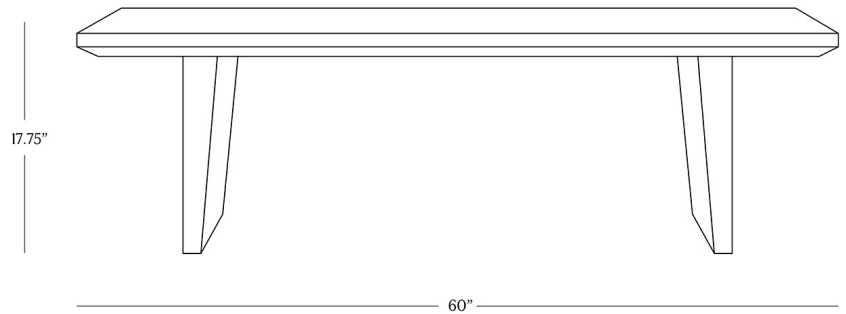

BR HOME
SEEMA BENCH

STYLE # 6002770

DIMENSIONS

Height	17.75"
Width	60"
Depth	17.75"
Distance between legs	41"
Weight	64 lbs.

**CARE**

- Keep out of direct UV light to prevent fading.
- Dust with a soft, dry cloth.
- Always blot spills immediately and wipe with a clean, damp cloth.
- When necessary, use a damp cloth with a small amount of soap to clean.

DETAILS

Material Cracked oak veneer, MDF and poplar frame

Made In Vietnam

Our Seema Bench pays homage to the natural beauty of wood in a midcentury-inspired silhouette. The streamlined plank seat boasts elegantly beveled edges for a dimensional effect and rests atop a pair of legs that gracefully taper to the floor. Replete with rich graining, knots and cracks, it reveals the material's one-of-kind character.