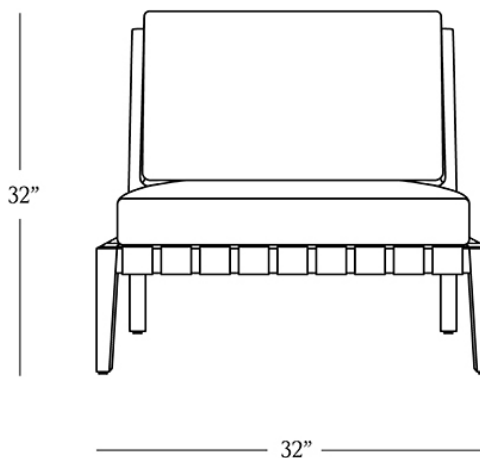

BR HOME
SEADA LOUNGE CHAIR

STYLE # 600320I

DIMENSIONS

Height	32"
Width	32"
Depth	32"
Seat Height	15"
Seat Depth	23"
Weight	35.5 lbs.

**CARE**

-
- Keep out of direct UV light to prevent fading.
 - Blot spills immediately with a soft, uncolored cloth.
 - Dust regularly with a soft cloth.
 - Avoid leather cleaners, conditioners or soaps.