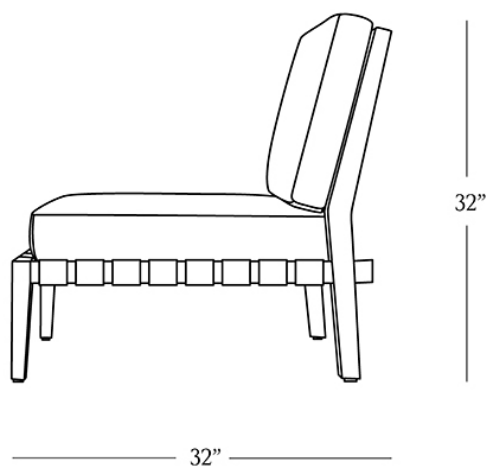

DETAILS

Material	Oak and buffalo leather Premium down-alternative wrapped cushions and back cushions, supported by high-resilience foam core for stability

Made In	India

Handcrafted of sturdy oak, our lounge chair is marked by its luxe materials and modern, low-slung silhouette. The spacious seat and back are fit with down-alternative cushions supported by a firm foam core and covered in supple buffalo leather. Strips of leather wrap the front and sides for a textural finishing touch.