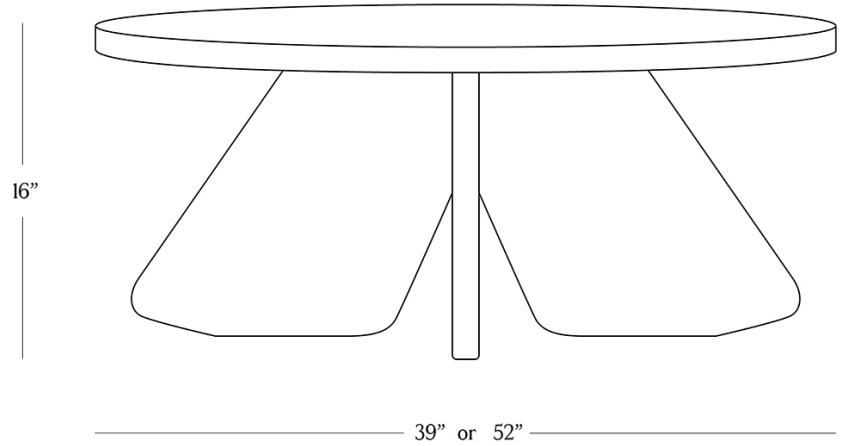

39" or 52" DIAMETER

DIMENSIONS

Diameter	39" or 52"
Height	16"
39" Weight	80 lbs.
52" Weight	130 lbs.

CARE

- Use of coasters recommended.
- Dust with a soft, dry cloth.
- Avoid direct exposure to sunlight.

[Reference our Measuring & Delivery Guide to accurately measure your space and avoid common delivery issues.](#)

DETAILS

Material	Oak and oak veneer
Handmade In	Vietnam

Celebrating the rich character of natural oak, our collection reveals wood's organic beauty. The textural design is richly grained and replete with knots and tonal variations, lending rustic appeal to any space.