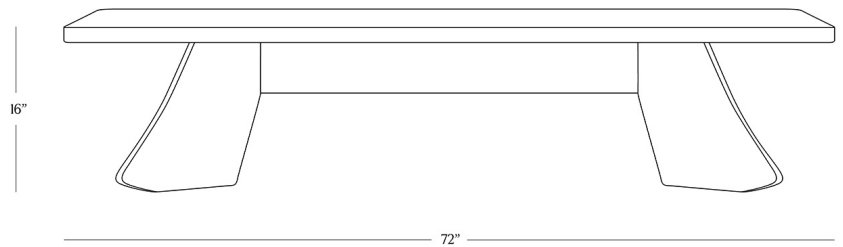

BR HOME  
SAVANNAH COFFEE TABLE

STYLE # 6002038

**DIMENSIONS**

---

Length	72"
Width	36"
Height	16"
Weight	137 lbs.

**CARE**

---

- Use of coasters recommended.
- Dust with a soft, dry cloth.
- Avoid direct exposure to sunlight.