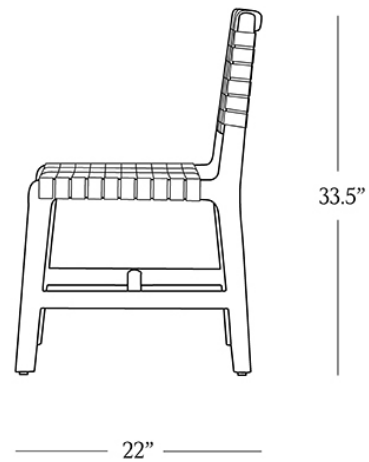

BR HOME
SAUSALITO SIDE CHAIR

STYLE # 6002540

DIMENSIONS

Width	18"
Depth	22"
Height	33.5"
Seat Height	17.5"
Seat Depth	17.5"
Weight	8.5 lbs.

**CARE**

-
- Dust with a clean, dry cloth; avoid cleaning agents and polishes with harsh chemicals and abrasives.
 - Wipe clean with a damp cloth, using only a mild soap solution and wipe dry with a soft cloth.

**DETAILS**

Material Solid oak and buffalo leather

Handmade In India

Our Sausalito Chair is expertly crafted from a solid oak frame woven with supple strips of buffalo leather in a textural open-basket weave.