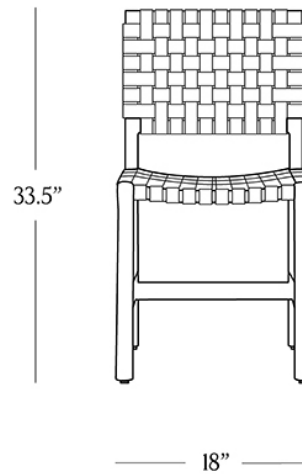

BR HOME
SAUSALITO SIDE CHAIR

STYLE # 6002540

DIMENSIONS

Width	18"
Depth	22"
Height	33.5"
Seat Height	17.5"
Seat Depth	17.5"
Weight	8.5 lbs.

**CARE**

-
- Dust with a clean, dry cloth; avoid cleaning agents and polishes with harsh chemicals and abrasives.
 - Wipe clean with a damp cloth, using only a mild soap solution and wipe dry with a soft cloth.