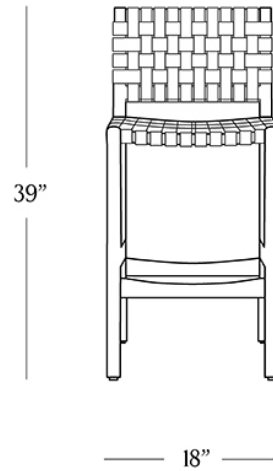

BR HOME
SAUSALITO COUNTER STOOL

STYLE # 6002343

DIMENSIONS

Width	18"
Depth	23"
Height	39"
Seat Height	25.5"
Seat Depth	17"
Weight	25 lbs.

**CARE**

- Dust with a clean, dry cloth; avoid cleaning agents and polishes with harsh chemicals and abrasives.
- Wipe clean with a damp cloth, using only a mild soap solution and wipe dry with a soft cloth.

**DETAILS**

Material Solid oak and buffalo leather

Handmade In India

Our Sausalito Counter Stool is expertly crafted from a solid oak frame woven with supple strips of buffalo leather in a textural open-basket weave.