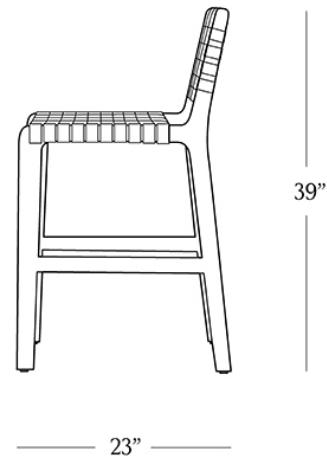

BR HOME
SAUSALITO COUNTER STOOL

STYLE # 6002343

DIMENSIONS

Width	18"
Depth	23"
Height	39"
Seat Height	25.5"
Seat Depth	17"
Weight	25 lbs.

**CARE**

- Dust with a clean, dry cloth; avoid cleaning agents and polishes with harsh chemicals and abrasives.
- Wipe clean with a damp cloth, using only a mild soap solution and wipe dry with a soft cloth.

**DETAILS**

Material Solid oak and buffalo leather

Handmade In India

Our Sausalito Counter Stool is expertly crafted from a solid oak frame woven with supple strips of buffalo leather in a textural open-basket weave.