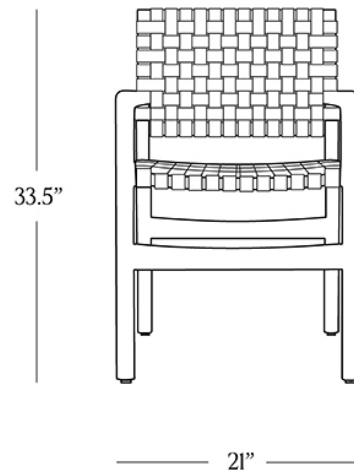

BR HOME  
SAUSALITO ARMCHAIR

STYLE # 6002010

**DIMENSIONS**

---

Width	21"
Depth	25"
Height	33.5"
Seat Height	17.5"
Seat Depth	18"
Arm Height	25.5"

**CARE**

- 
- Dust with a clean, dry cloth; avoid cleaning agents and polishes with harsh chemicals and abrasives.
  - Wipe clean with a damp cloth, using only a mild soap solution and wipe dry with a soft cloth.

[Reference our Measuring & Delivery Guide to accurately measure your space and avoid common delivery issues.](#)

**DETAILS**

---

Material            Solid oak and buffalo leather

Handmade In      India

Our Sausalito Armchair is expertly crafted from a solid oak frame woven with supple strips of buffalo leather in a textural open-basket weave.