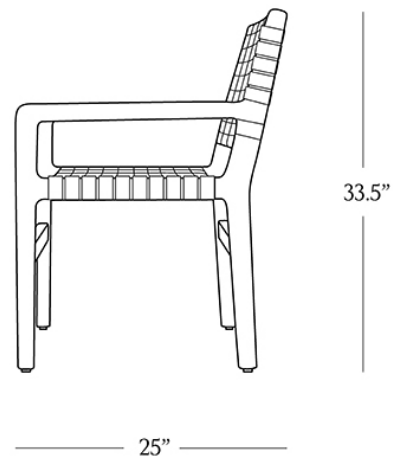

BR HOME  
SAUSALITO ARMCHAIR

STYLE # 6002010

**DIMENSIONS**

---

Width	21"
Depth	25"
Height	33.5"
Seat Height	17.5"
Seat Depth	18"
Arm Height	25.5"

**CARE**

- 
- Dust with a clean, dry cloth; avoid cleaning agents and polishes with harsh chemicals and abrasives.
  - Wipe clean with a damp cloth, using only a mild soap solution and wipe dry with a soft cloth.

[Reference our Measuring & Delivery Guide to accurately measure your space and avoid common delivery issues.](#)

**DETAILS**

---

Material            Solid oak and buffalo leather

Handmade In      India

Our Sausalito Armchair is expertly crafted from a solid oak frame woven with supple strips of buffalo leather in a textural open-basket weave.