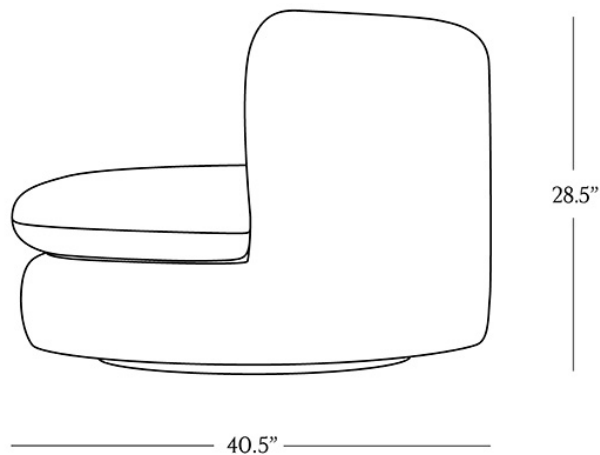

BR HOME
SACHA SWIVEL CHAIR

STYLE # 6002999

DIMENSIONS

Height	28.5"
Width	40"
Depth	40.5"
Seat Height	16.5"
Seat Depth	24"
Weight	75.5 lbs.

**CARE**

-
- Keep out of direct UV light to prevent fading.
 - Dust regularly with a soft cloth or feather duster.
 - Blot spills immediately with a soft, uncolored cloth.
 - For deeper cleaning, consult a professional upholstery cleaner.

**DETAILS**

Material	Bouclé: 100% polyester Frame handcrafted from poplar and plywood Premium down-alternative wrapped cushions and back cushions, supported by high-resilience foam core for stability
----------	--

Made In	Vietnam
---------	---------

A bold, biomorphic silhouette and sumptuous comfort combine in our Sacha Chair. Its wide, curving back creates an enveloping feel and flows seamlessly into rounded arms that echo the arc of the swivel seat. The design is generously cushioned and upholstered in bouclé that brings beautiful texture to the cream color scheme. Swivel base.