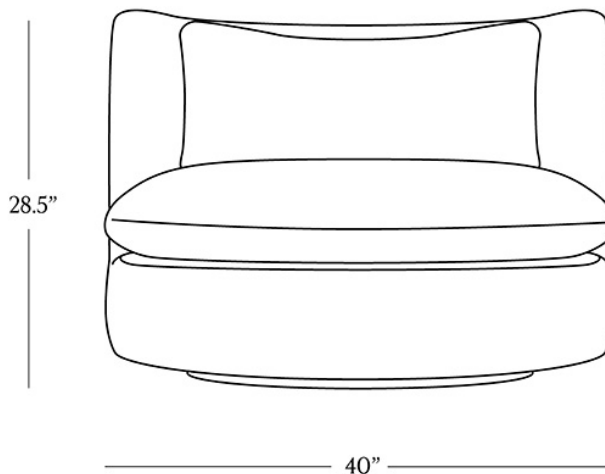

BR HOME
SACHA SWIVEL CHAIR

STYLE # 6002999

DIMENSIONS

Height	28.5"
Width	40"
Depth	40.5"
Seat Height	16.5"
Seat Depth	24"
Weight	75.5 lbs.

**CARE**

-
- Keep out of direct UV light to prevent fading.
 - Dust regularly with a soft cloth or feather duster.
 - Blot spills immediately with a soft, uncolored cloth.
 - For deeper cleaning, consult a professional upholstery cleaner.

**DETAILS**

Material	Bouclé: 100% polyester Frame handcrafted from poplar and plywood Premium down-alternative wrapped cushions and back cushions, supported by high-resilience foam core for stability
----------	--

Made In	Vietnam
---------	---------

A bold, biomorphic silhouette and sumptuous comfort combine in our Sacha Chair. Its wide, curving back creates an enveloping feel and flows seamlessly into rounded arms that echo the arc of the swivel seat. The design is generously cushioned and upholstered in bouclé that brings beautiful texture to the cream color scheme. Swivel base.