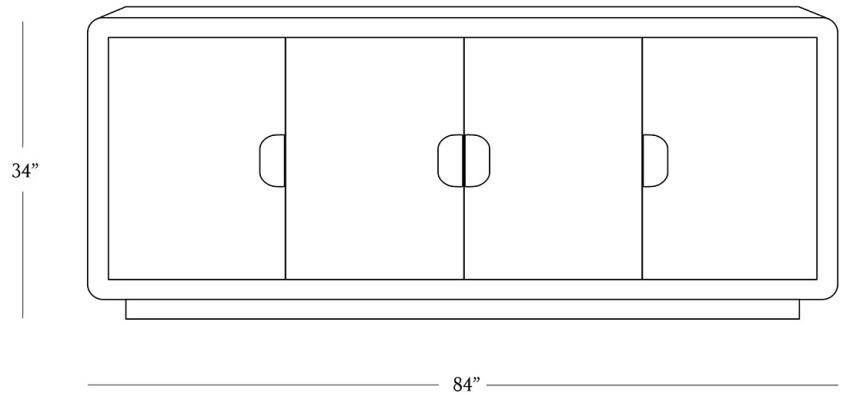

BR HOME
RIVO SIDEBOARD

STYLE # 6002804

DIMENSIONS

Height	34"
Width	84"
Depth	18"
Base Height	2.25"
Weight	268 lbs.

**CARE**

- Use of coasters and trivets (for hot items) recommended.
- Keep out of direct UV light to prevent fading.
- Dust with a soft, dry cloth.
- Always blot spills immediately and wipe with a clean, damp cloth.
- When necessary, use a damp cloth with a small amount of soap to clean.

DETAILS

Material Solid mango wood

Made In India

Evoking classic midcentury silhouettes, our sideboard is carved by hand of solid mango wood. The geometric design boasts a rippling, textural surface that brings dimensional interest to the monochromatic palette. Flat-front cabinets are fit with half-moon handles that echo the frame's fluid form, while a plinth base lends the substantial silhouette a floating effect.

Adjustable shelves. Anti-tip hardware included.