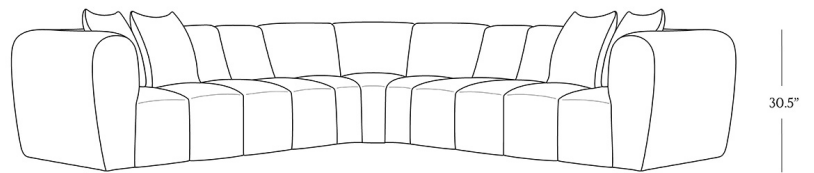

BR HOME
RIO SECTIONAL

STYLE # 6002302

DIMENSIONS

Width	118"
Height	30.5"
Seat Height	17"
Seat Depth	27"
Arm Height	30.5"
Arm Width	10"

**CARE**

- Keep out of direct UV light to prevent fading.
- Vacuum regularly with upholstery attachment to remove dust.
- Professional upholstery cleaning recommended.

To view a copy of this product's label, copy the style number below and search this database [Law Label Lookup](#).

Reference our [Measuring & Delivery Guide](#) to accurately measure your space and avoid common delivery issues.

DETAILS

Defined by its curved contours and pared-down profile, our Rio Sectional makes a striking modern statement. Plush padding provides a supportive seat while channeled detailing adds dimension and a touch of glamour. Each piece is handcrafted from hardwood and expertly upholstered in a range of fabrics by artisans in High Point, North Carolina.