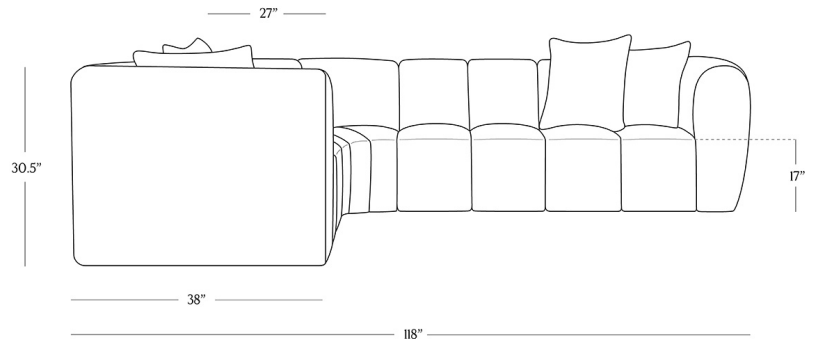

BR HOME
RIO SECTIONAL

STYLE # 6002302

DIMENSIONS

Width	118"
Height	30.5"
Seat Height	17"
Seat Depth	27"
Arm Height	30.5"
Arm Width	10"

**CARE**

- Keep out of direct UV light to prevent fading.
- Vacuum regularly with upholstery attachment to remove dust.
- Professional upholstery cleaning recommended.

To view a copy of this product's label, copy the style number below and search this database [Law Label Lookup](#).

Reference our [Measuring & Delivery Guide](#) to accurately measure your space and avoid common delivery issues.

DETAILS

Defined by its curved contours and pared-down profile, our Rio Sectional makes a striking modern statement. Plush padding provides a supportive seat while channeled detailing adds dimension and a touch of glamour. Each piece is handcrafted from hardwood and expertly upholstered in a range of fabrics by artisans in High Point, North Carolina.