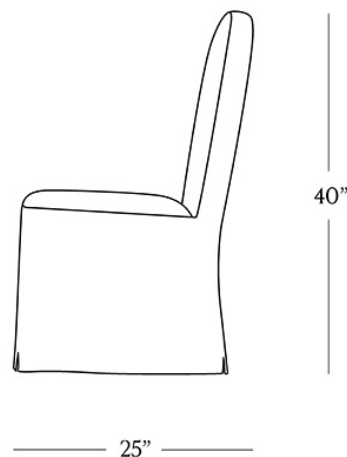

DETAILS

Material	Birch and plywood frame Stonewashed linen slip cover

Defined by its curved contours and pared-down profile, our Rio Dining Chair makes a striking modern statement.