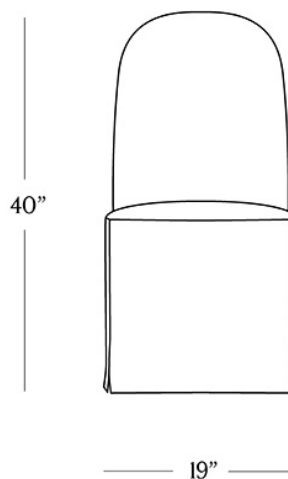

BR HOME
COVENTRY SIDE CHAIR

STYLE # 6002554

DIMENSIONS

Width	19"
Depth	25"
Height	40"
Seat Height	19"
Seat Depth	18.5"
Weight	26 lbs.

**CARE**

-
- Slipcover: 100% linen
 - Keep out of direct UV light to prevent fading
 - Vacuum regularly with upholstery attachment to remove dust
 - Professional upholstery cleaning recommended

To view a copy of this product's label, copy the style number and search this database Law Label Lookup.

Reference our Measuring & Delivery Guide to accurately measure your space and avoid common delivery issues.