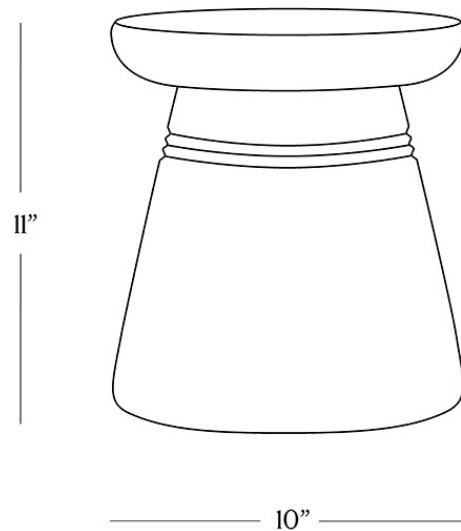

DIMENSIONS

Height	11"
Width	10"
Depth	10"

CARE

- Use of coasters recommended.
- Dust with a soft, dry cloth.
- Avoid cleaning agents and polishes with harsh chemicals and abrasives.
- Wipe clean with a damp cloth, using only a mild soap solution and wipe dry with a soft cloth.

DETAILS

Material	Solid mango wood
Made In	India

Mango wood lends richness to the handcrafted nature of this pedestal, celebrating every imperfection with rustic texture so no two are exactly alike.