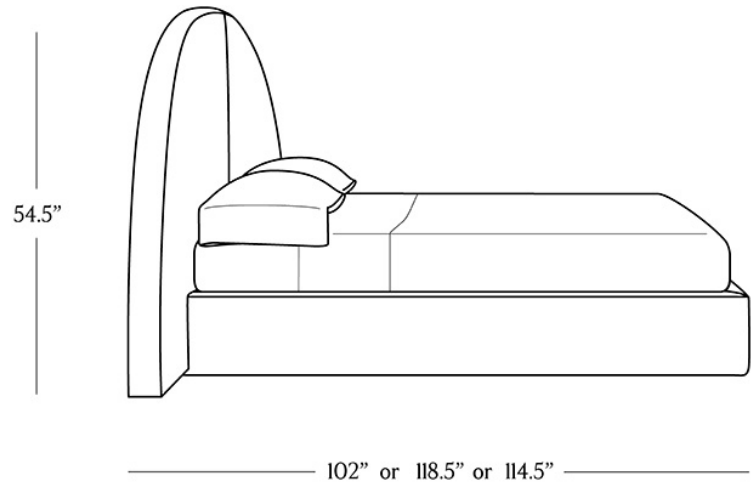

BR HOME  
PRIYA BED

STYLE # 6002997

QUEEN OR KING OR CAL KING

### DIMENSIONS

Queen	102" x 66.25" x 54.5"
King	118.5" x 82.5" x 54.5"
Cal King	114.5" x 91.5" x 54.5"
Headboard Height	54.5"
Side Rail	11.5"
Mattress Base Depth	3"
Floor Clearance	0.75"
Curve Depth	5.12"
Bed Frame Height	12.2"