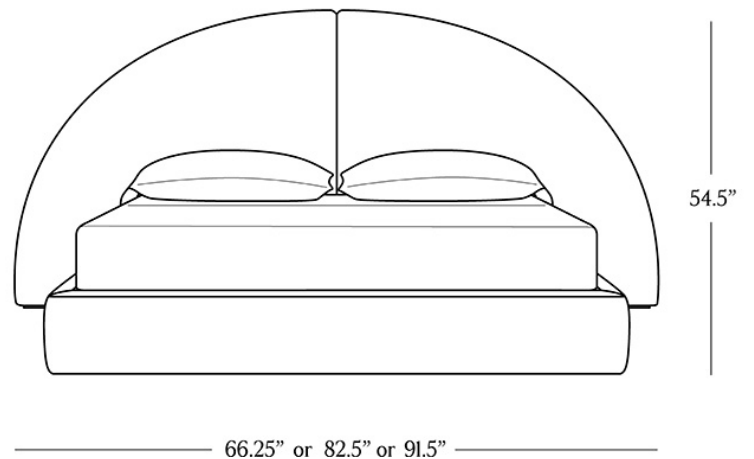

BR HOME  
PRIYA BED

STYLE # 6002997

QUEEN OR KING OR CAL KING

### DIMENSIONS

Queen	102" x 66.25" x 54.5"
King	118.5" x 82.5" x 54.5"
Cal King	114.5" x 91.5" x 54.5"
Headboard Height	54.5"
Side Rail	11.5"
Mattress Base Depth	3"
Floor Clearance	0.75"
Curve Depth	5.12"
Bed Frame Height	12.2"