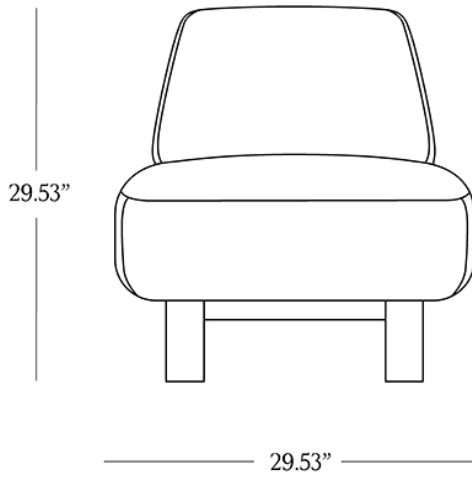

BR HOME
PORTO UPHOLSTERED CHAIR

STYLE # 6002117

DIMENSIONS

Length	29.53"
Depth	31.5"
Height	29.53"

CARE

- Keep out of direct UV light to prevent fading.
- Vacuum regularly with upholstery attachment to remove dust.
- Professional upholstery cleaning recommended.

To view a copy of this product's label, [copy the style number below and search this database Law Label Lookup.](#)

Reference our [Measuring & Delivery Guide to accurately measure your space and avoid common delivery issues.](#)