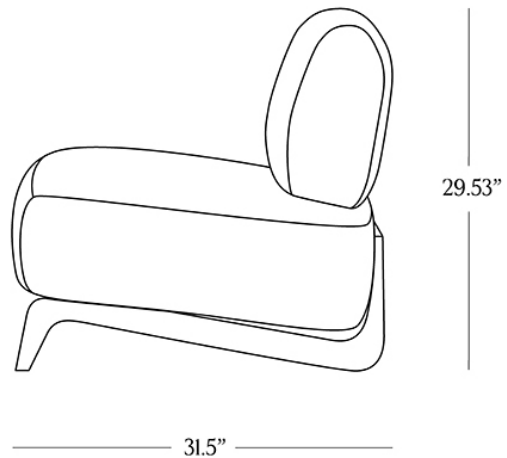

BR HOME
PORTO UPHOLSTERED CHAIR

STYLE # 6002117

DIMENSIONS

Length	29.53"
Depth	31.5"
Height	29.53"

CARE

- Keep out of direct UV light to prevent fading.
- Vacuum regularly with upholstery attachment to remove dust.
- Professional upholstery cleaning recommended.

To view a copy of this product's label, [copy the style number below and search this database Law Label Lookup.](#)

Reference our [Measuring & Delivery Guide to accurately measure your space and avoid common delivery issues.](#)