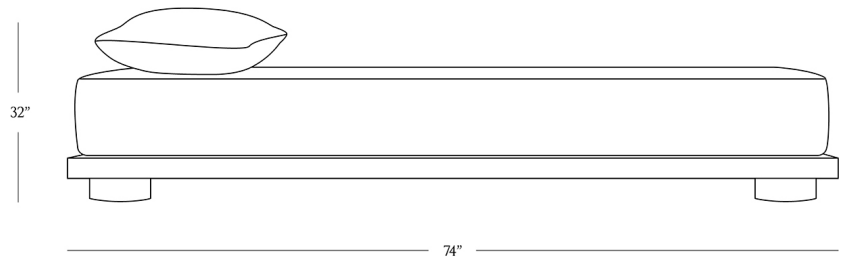

BR HOME
PIERRE DAYBED

STYLE # 6001973

DIMENSIONS

Width	74"
Depth	39"
Height	32"
Seat Height	14"
Weight	149 lbs.

CARE

- Keep out of direct UV light to prevent fading.
- Vacuum regularly with upholstery attachment to remove dust.
- Professional upholstery cleaning recommended.

To view a copy of this product's label, copy the style number below and search this database Law Label Lookup.

Reference our Measuring & Delivery Guide to accurately measure your space and avoid common delivery issues.