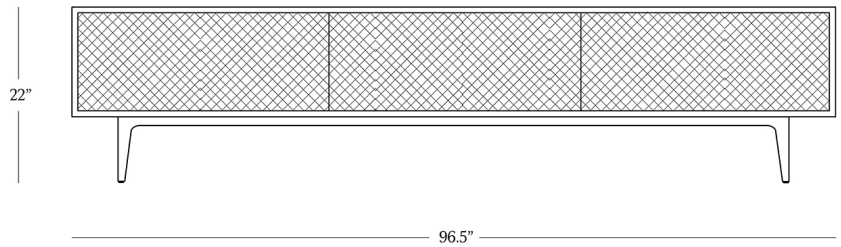

BR HOME
PHOENIX MEDIA CONSOLE

STYLE # 6002020

DIMENSIONS

Length	96.5"
Width	18"
Height	22"
Weight	99 lbs.

**CARE**

- Use of coasters recommended.
- Dust with a clean, dry cloth; avoid cleaning agents and polishes with harsh chemicals and abrasives.
- Wipe clean with a damp cloth, using only a mild soap solution and wipe dry with a soft cloth.

[Reference our Measuring & Delivery Guide to accurately measure your space and avoid common delivery issues.](#)

DETAILS

Material Aluminum frame with teak and mahogany

Handmade In Indonesia

Premium teak brings enduring beauty to our Phoenix Media Console, featuring a streamlined mid-century silhouette and finely grained, textural panels.

One flip-down door; One quiet-close drawer; Anti-tip hardware included.