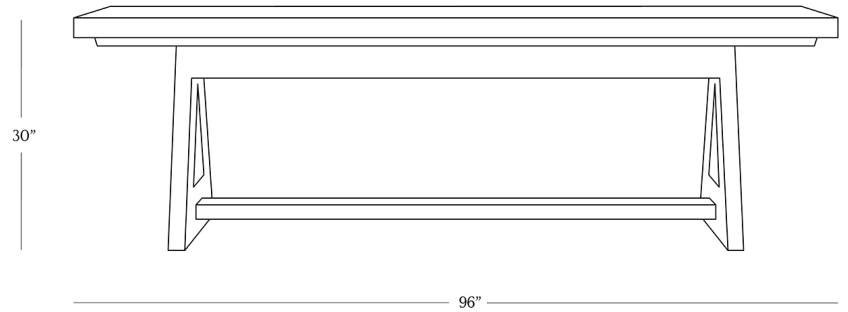

BR HOME
PEYTON RECTANGULAR DINING TABLE

STYLE # 6001926

DIMENSIONS

Length	96"
Depth	38"
Height	30"

**CARE**

- Use of coasters recommended.
- Dust with a soft, dry cloth.
- Avoid direct exposure to sunlight.

[Reference our Measuring & Delivery Guide to accurately measure your space and avoid common delivery issues.](#)

DETAILS

Material	MDF w/ Oak Veneer
Handmade In	Vietnam

A celebration of structured craftsmanship, the Peyton Extending Dining Table is made from cracked oak with rich grain texture.

Two 18" leaves extend the table from 96" to 132".