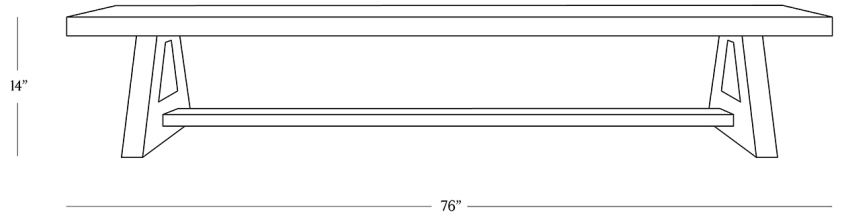

BR HOME
PEYTON COFFEE TABLE

STYLE # 6001921

DIMENSIONS

Length	76"
Depth	30"
Height	14"
Weight	145 lbs.

**CARE**

- Use of coasters recommended.
- Dust with a soft, dry cloth.
- Avoid direct exposure to sunlight.

Reference our [Measuring & Delivery Guide to accurately measure your space and avoid common delivery issues.](#)

DETAILS

Material	MDF w/ Oak Veneer
Made In	Vietnam

A celebration of structured craftsmanship, the Peyton Coffee Table is made from cracked oak with rich grain texture.