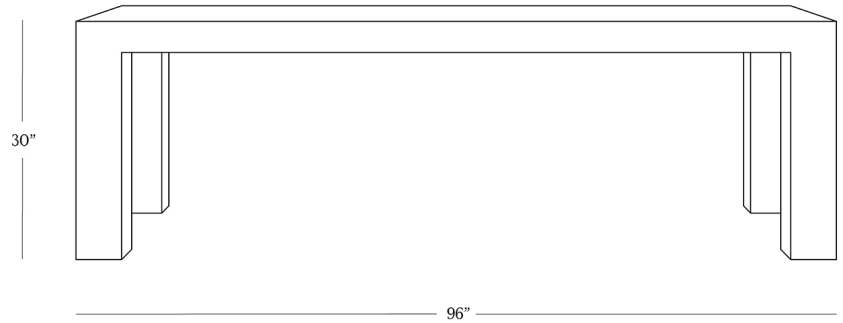

BR HOME  
PAXTON RECTANGULAR DINING TABLE

STYLE # 6002829

**DIMENSIONS**

---

Height	30"
Width	96"
Depth	40"
Distance between legs	84"
Floor Clearance	26"
Weight	176.5 lbs.

**CARE**

---

- Use of coasters and trivets (for hot items) recommended.
- Keep out of direct UV light to prevent fading.
- Dust with a soft, dry cloth.
- Always blot spills immediately and wipe with a clean, damp cloth.
- When necessary, use a damp cloth with a small amount of soap to clean.

**DETAILS**

---

Material	MDF frame with oak veneer
Made In	India

Inspired by Parsons furniture of the '30s, this oak veneer dining table values a minimalist aesthetic with sleek lines free from ornamentation.