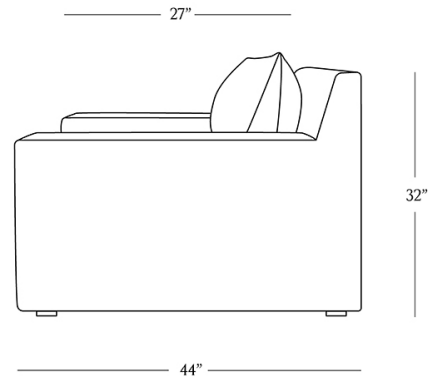

BR HOME
PARIS SOFA

STYLE # 6001966

82" OR 92" OR 104" LENGTH

DIMENSIONS

Length	82" or 92" or 104"
Depth	44"
Height	32"
Seat Height	18.5"
Seat Depth	27"
Arm Height	22"

**CARE**

- Keep out of direct UV light to prevent fading.
- Vacuum regularly with upholstery attachment to remove dust.
- Professional upholstery cleaning recommended

To view a copy of this product's label, copy the style number below and search this database [Law Label Lookup](#).

Reference our [Measuring & Delivery Guide](#) to accurately measure your space and avoid common delivery issues.