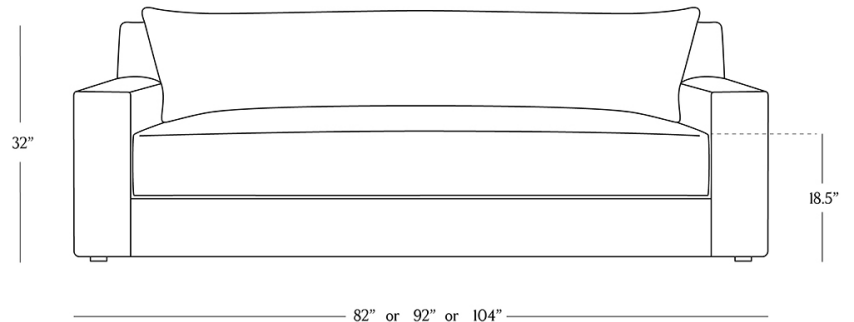

BR HOME
PARIS SOFA

STYLE # 6001966

82" OR 92" OR 104" LENGTH

DIMENSIONS

Length	82" or 92" or 104"
Depth	44"
Height	32"
Seat Height	18.5"
Seat Depth	27"
Arm Height	22"

**CARE**

- Keep out of direct UV light to prevent fading.
- Vacuum regularly with upholstery attachment to remove dust.
- Professional upholstery cleaning recommended

To view a copy of this product's label, copy the style number below and search this database [Law Label Lookup](#).

Reference our [Measuring & Delivery Guide](#) to accurately measure your space and avoid common delivery issues.