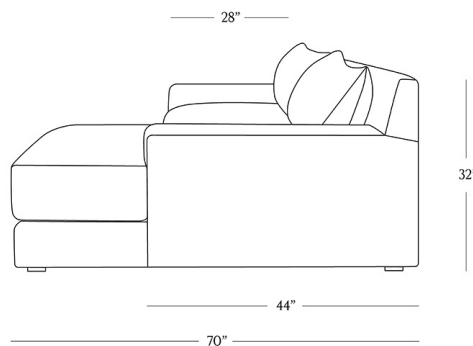

DIMENSIONS

Length	135"
Depth	70"
Height	32"
Seat Height	18.5"
Seat Depth	28"
Arm Height	22"

CARE

- Keep out of direct UV light to prevent fading.
- Vacuum regularly with upholstery attachment to remove dust.
- Professional upholstery cleaning recommended

[To view a copy of this product's label, copy the style number below and search this database Law Label Lookup.](#)

[Reference our Measuring & Delivery Guide to accurately measure your space and avoid common delivery issues.](#)

DETAILS

Material Hardwood frame with polycore padding.

Standard fill cushions feature polyfiber wrapped, polyurethane foam.

Made In North Carolina

Our Paris Sectional channels mid-century modernism with its clean, geometric contours and architectural attitude. The low-slung silhouette is styled with wide arms and softened by a sloped back and bench cushion. Each piece is handcrafted of hardwood and upholstered in a range of fabrics by skilled artisans in High Point, North Carolina.