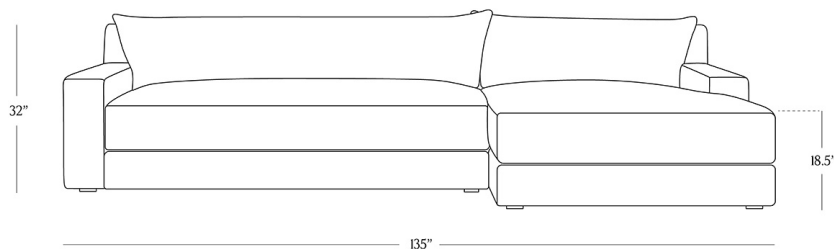

DIMENSIONS

Length	135"
Depth	70"
Height	32"
Seat Height	18.5"
Seat Depth	28"
Arm Height	22"

CARE

- Keep out of direct UV light to prevent fading.
- Vacuum regularly with upholstery attachment to remove dust.
- Professional upholstery cleaning recommended

[To view a copy of this product's label, copy the style number below and search this database Law Label Lookup.](#)

[Reference our Measuring & Delivery Guide to accurately measure your space and avoid common delivery issues.](#)

DETAILS

Material Hardwood frame with polycore padding.

Standard fill cushions feature polyfiber wrapped, polyurethane foam.

Made In North Carolina

Our Paris Sectional channels mid-century modernism with its clean, geometric contours and architectural attitude. The low-slung silhouette is styled with wide arms and softened by a sloped back and bench cushion. Each piece is handcrafted of hardwood and upholstered in a range of fabrics by skilled artisans in High Point, North Carolina.