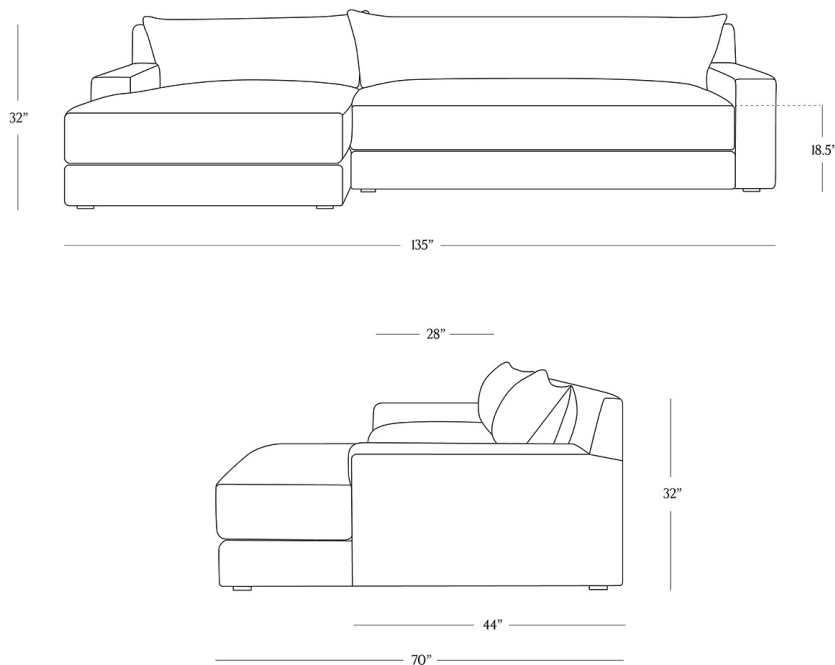

BR HOME
PARIS LEFT-ARM CHAISE SECTIONAL

STYLE # 6002297

DIMENSIONS

Length	135"
Depth	70"
Height	32"
Seat Height	18.5"
Seat Depth	28"
Arm Height	22"

**CARE**

- Keep out of direct UV light to prevent fading.
- Vacuum regularly with upholstery attachment to remove dust.
- Professional upholstery cleaning recommended

[To view a copy of this product's label, copy the style number below and search this database Law Label Lookup.](#)

[Reference our Measuring & Delivery Guide to accurately measure your space and avoid common delivery issues.](#)

DETAILS

Material Hardwood frame with polycore padding.

Standard fill cushions feature polyfiber wrapped, polyurethane foam.

Made In North Carolina

Our Paris Sectional channels mid-century modernism with its clean, geometric contours and architectural attitude. The low-slung silhouette is styled with wide arms and softened by a sloped back and bench cushion. Each piece is handcrafted of hardwood and upholstered in a range of fabrics by skilled artisans in High Point, North Carolina.