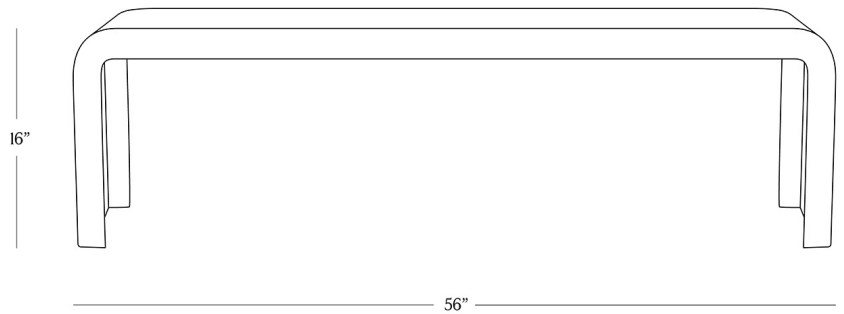

BR HOME  
PALMER COFFEE TABLE

STYLE # 6002025

**DIMENSIONS**

---

Length	56"
Width	30"
Height	16"

**CARE**

---

- Use of coasters recommended.
- Dust with a clean, dry cloth; avoid cleaning agents and polishes with harsh chemicals and abrasives.
- Wipe clean with a damp cloth, using only a mild soap solution and wipe dry with a soft cloth.

[Reference our Measuring & Delivery Guide to accurately measure your space and avoid common delivery issues.](#)

**DETAILS**

---

Material            Cast Aluminum

Handmade In      India

With a Parsons-table silhouette softened by waterfall edges, this coffee table adds organic-modern appeal to any space. Crafted of forged aluminum for an industrial feel, its rich texture adds dimension to the streamlined design.