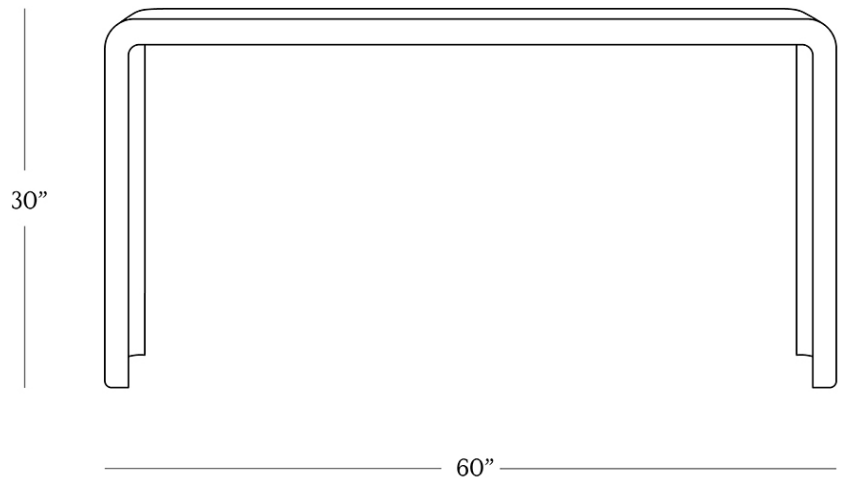

BR HOME  
PALMER CONSOLE TABLE

STYLE # 6002029

**DIMENSIONS**

---

Length	60"
Width	14"
Height	30"

**CARE**

---

- Use of coasters recommended.
- Dust with a clean, dry cloth; avoid cleaning agents and polishes with harsh chemicals and abrasives.
- Wipe clean with a damp cloth, using only a mild soap solution and wipe dry with a soft cloth.

[Reference our Measuring & Delivery Guide to accurately measure your space and avoid common delivery issues.](#)

**DETAILS**

---

Material	Cast Aluminum
Handmade In	India

With a Parsons-table silhouette softened by waterfall edges, this console adds organic-modern appeal. Crafted of forged aluminum for an industrial feel, the rich texture adds dimension to the streamlined design.