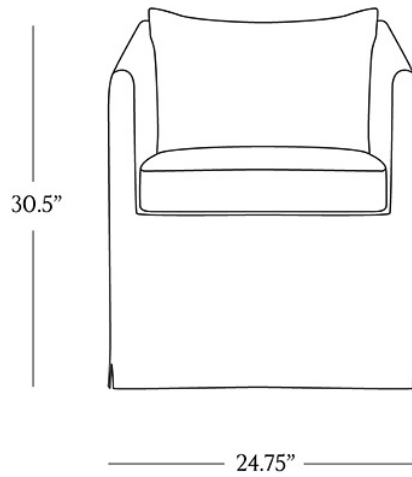

BR HOME
HELSINKI ARMCHAIR

STYLE # 6002550

DIMENSIONS

Width	24.75"
Depth	26.5"
Height	30.5"
Seat Height	19"
Arm Height	26.5"
Seat Depth	17.5"
Weight	40 lbs.

CARE

- Slipcover: 100% linen
- Keep out of direct UV light to prevent fading
- Vacuum regularly with upholstery attachment to remove dust
- Professional upholstery cleaning recommended

To view a copy of this product's label, copy the style number and search this database Law Label Lookup.

Reference our Measuring & Delivery Guide to accurately measure your space and avoid common delivery issues.