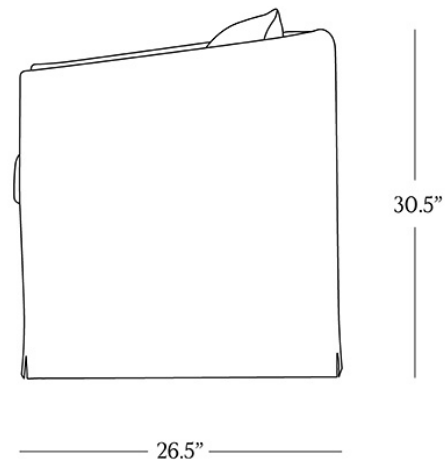

BR HOME
HELSINKI ARMCHAIR

STYLE # 6002550

DIMENSIONS

Width	24.75"
Depth	26.5"
Height	30.5"
Seat Height	19"
Arm Height	26.5"
Seat Depth	17.5"
Weight	40 lbs.

CARE

- Slipcover: 100% linen
- Keep out of direct UV light to prevent fading
- Vacuum regularly with upholstery attachment to remove dust
- Professional upholstery cleaning recommended

To view a copy of this product's label, copy the style number and search this database Law Label Lookup.

Reference our Measuring & Delivery Guide to accurately measure your space and avoid common delivery issues.