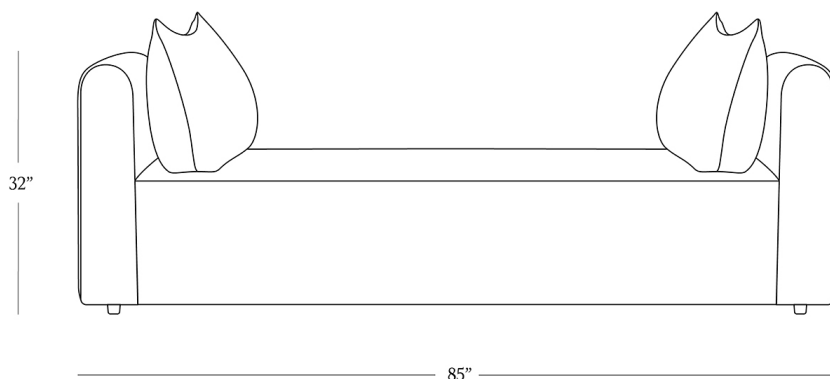

BR HOME  
OSLO DAYBED

STYLE # 6001964

## DIMENSIONS

---

Width	85"
Depth	38"
Height	32"
Seat Height	18"
Arm Height	30"
Seat Depth	38"