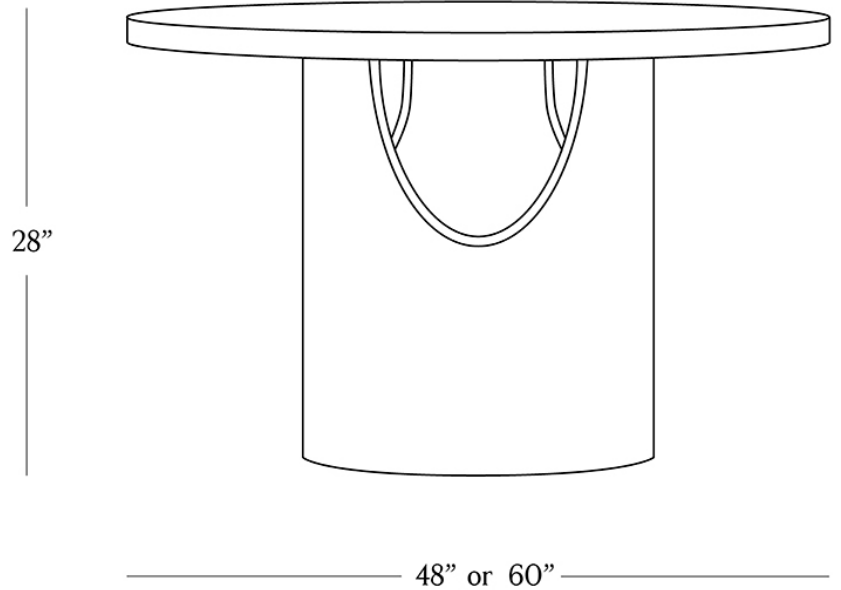

BR HOME  
NAPA ROUND DINING TABLE

STYLE # 6002034

48" or 60" DIAMETER

**DIMENSIONS**

Diameter	48" or 60"
Height	28"
48" Weight	122 lbs.
60" Weight	153 lbs.

**CARE**

- Use of coasters recommended.
- Dust with a clean, dry cloth; avoid cleaning agents and polishes with harsh chemicals and abrasives.
- Wipe clean with a damp cloth, using only a mild soap solution and wipe dry with a soft cloth.

Reference our [Measuring & Delivery Guide to accurately measure your space and avoid common delivery issues.](#)

**DETAILS**

Material	Mango wood
Handmade In	India

Perfectly balanced proportions and an interplay of circular shapes distinguish our Napa Dining Table. Expertly crafted of solid mango wood, the hand-chiseled form features oval cut-outs and a warm ebony finish to enhance the organic feel.