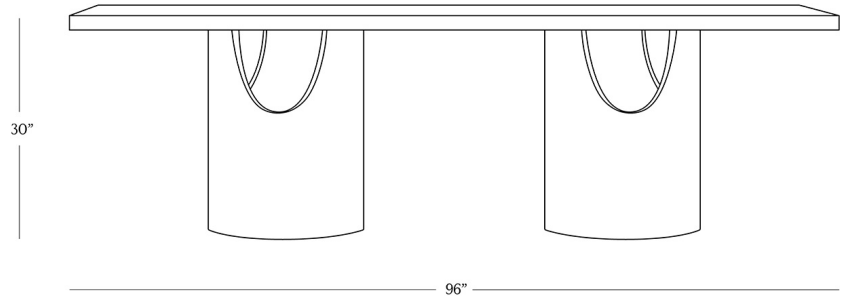

BR HOME  
NAPA RECTANGULAR DINING TABLE

STYLE # 6003199

**DIMENSIONS**

---

Height	30"
Width	96"
Depth	44"
Base Diameter	21" each
Distance between legs	24"
Weight	199 lbs.

**DETAILS**

---

Material	Mango Wood
Made In	India