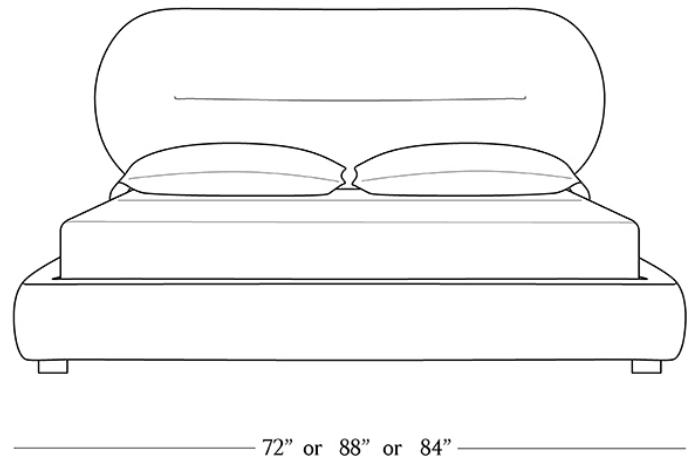

BR HOME
MILANO BED

STYLE # 6002337

QUEEN OR KING OR CAL KING

DIMENSIONS

Queen	98.5" x 72" x 48.5"
King	98.5" x 88" x 48.5"
Cal King	102.5" x 84" x 48.5"
Headboard Height	48.5
Rail Height	12"
Mattress	1"
Base Depth	
Floor Clearance	1.75"

Reference our Measuring & Delivery Guide to accurately measure your space and avoid common delivery issues.

DETAILS

Handmade In U.S.A.

Our take on playful, 1970s post-modern styles, the Milano bed pairs a low-slung, wrap-around platform base with a plush, oversized headboard that appears to float above the bed. Crafted with a hardwood frame, the striking silhouette is upholstered in a range of fabrics by skilled artisans in North Carolina.