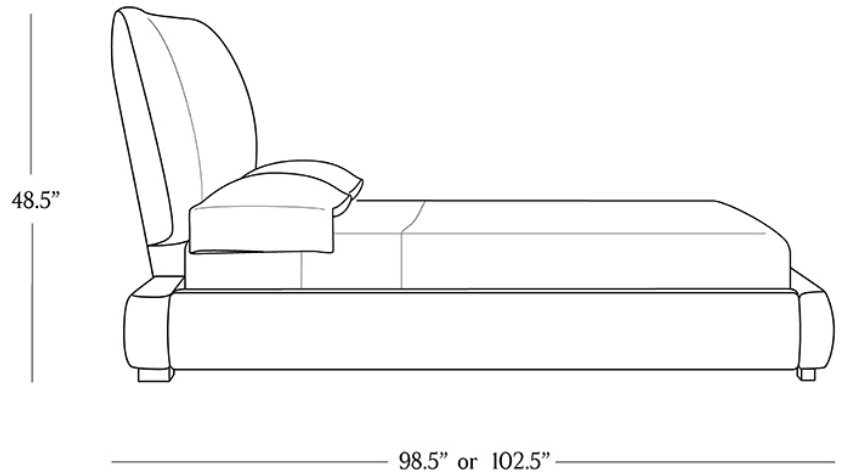

BR HOME
MILANO BED

STYLE # 6002337

QUEEN OR KING OR CAL KING

DIMENSIONS

Queen	98.5" x 72" x 48.5"
King	98.5" x 88" x 48.5"
Cal King	102.5" x 84" x 48.5"
Headboard Height	48.5
Rail Height	12"
Mattress	1"
Base Depth	
Floor Clearance	1.75"

Reference our Measuring & Delivery Guide to accurately measure your space and avoid common delivery issues.

DETAILS

Handmade In U.S.A.

Our take on playful, 1970s post-modern styles, the Milano bed pairs a low-slung, wrap-around platform base with a plush, oversized headboard that appears to float above the bed. Crafted with a hardwood frame, the striking silhouette is upholstered in a range of fabrics by skilled artisans in North Carolina.