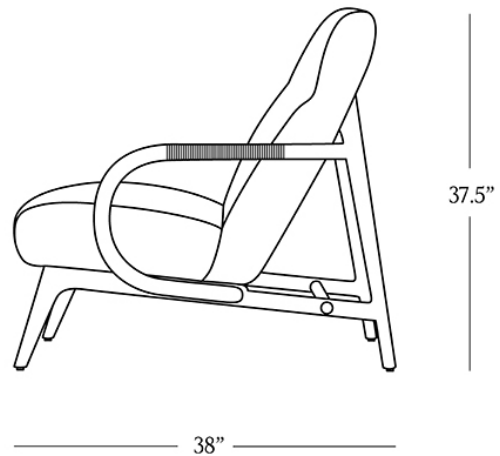

BR HOME
MERCER ARMCHAIR

STYLE # 6002813

DIMENSIONS

Height	37.5"
Width	27.5"
Depth	38"
Seat Height	17.5"
Seat Depth	18"
Arm Height	25"

**CARE**

-
- Keep out of direct UV light to prevent fading.
 - Dust regularly with a soft cloth or feather duster.
 - Blot spills immediately with a soft, uncolored cloth.
 - For deeper cleaning, consult a professional upholstery cleaner.

**DETAILS**

Material Solid Mindi wood frame.
Leather wrapped arms.
Solid brass accent.
Fabric: 95% polyester, 5% linen.

Made In Indonesia

A showcase of the graceful curves and organic forms achievable through bentwood practices, this accent chair's elegant silhouette also delivers a comfortable feel. For an added layer of luxury, this chair features a solid brass accent as well as leather-wrapped arms.