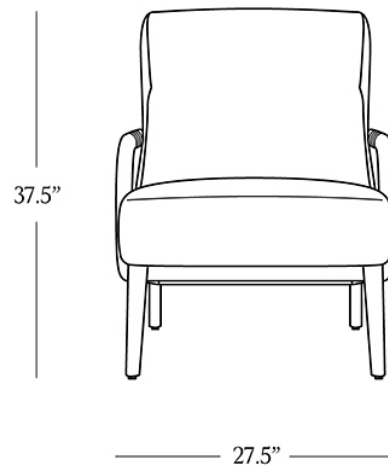

BR HOME
MERCER ARMCHAIR

STYLE # 6002813

DIMENSIONS

Height	37.5"
Width	27.5"
Depth	38"
Seat Height	17.5"
Seat Depth	18"
Arm Height	25"

**CARE**

-
- Keep out of direct UV light to prevent fading.
 - Dust regularly with a soft cloth or feather duster.
 - Blot spills immediately with a soft, uncolored cloth.
 - For deeper cleaning, consult a professional upholstery cleaner.

**DETAILS**

Material Solid Mindi wood frame.
Leather wrapped arms.
Solid brass accent.
Fabric: 95% polyester, 5% linen.

Made In Indonesia

A showcase of the graceful curves and organic forms achievable through bentwood practices, this accent chair's elegant silhouette also delivers a comfortable feel. For an added layer of luxury, this chair features a solid brass accent as well as leather-wrapped arms.