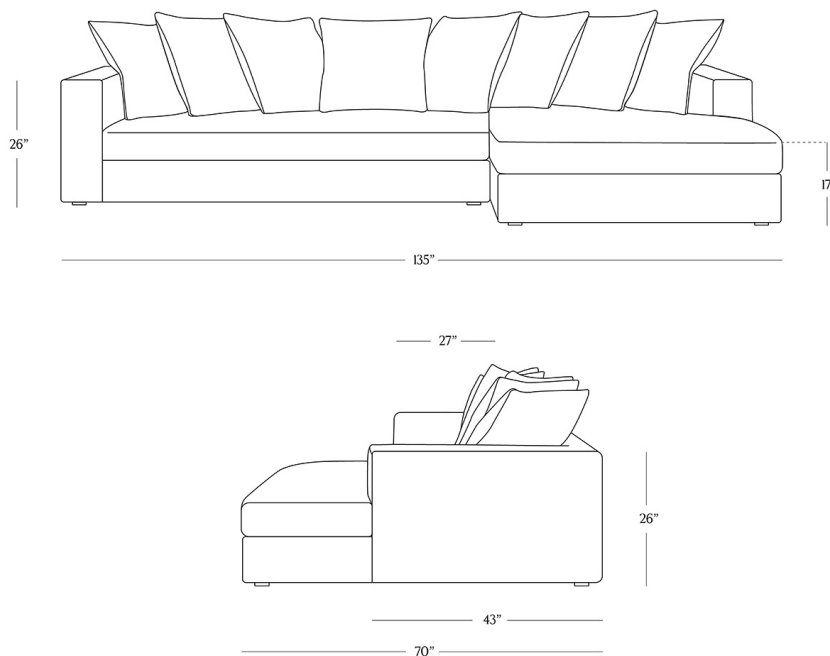

BR HOME
MENORCA RIGHT-ARM CHAISE SECTIONAL

STYLE # 6002300

DIMENSIONS

Length	135"
Depth	70"
Height	26"
Seat Height	17"
Seat Depth	27"
Arm Height	26"
Arm Width	8"

CARE

- Keep out of direct UV light to prevent fading.
- Vacuum regularly with upholstery attachment to remove dust.
- Professional upholstery cleaning recommended.

To view a copy of this product's label, copy the style number below and search this database Law Label Lookup.

Reference our Measuring & Delivery Guide to accurately measure your space and avoid common delivery issues.

DETAILS

Material Hardwood frame with polycore padding.

Standard fill cushions feature polyfiber wrapped, polyurethane foam.

Made In North Carolina

Our Menorca Sectional's deep-seat design pairs with sumptuous cushioning for unparalleled comfort. The low-slung, architectural silhouette is accented with plush pillows to style as you like. Each piece is crafted of hardwood and upholstered in a range of fabrics by skilled artisans in North Carolina.