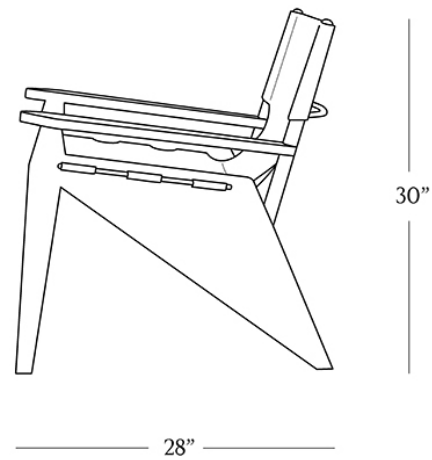

BR HOME  
MAUI ACCENT CHAIR

STYLE # 6002046

**DIMENSIONS**

Length	29"
Width	28"
Height	30"

**CARE**

- Use of coasters recommended.
- Dust with a soft, dry cloth.
- Avoid direct exposure to sunlight.

[Reference our Measuring & Delivery Guide to accurately measure your space and avoid common delivery issues.](#)

**DETAILS**

Material            Oak and leather

Made In            Vietnam

Handcrafted of solid oak with a sling-style leather seat, our chair's open frame features clean lines, tapered legs, and relaxed raked angles.