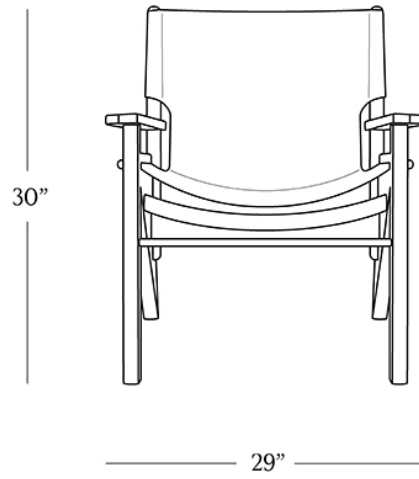

BR HOME  
MAUI ACCENT CHAIR

STYLE # 6002046

**DIMENSIONS**

Length	29"
Width	28"
Height	30"

**CARE**

- Use of coasters recommended.
- Dust with a soft, dry cloth.
- Avoid direct exposure to sunlight.

[Reference our Measuring & Delivery Guide to accurately measure your space and avoid common delivery issues.](#)

**DETAILS**

Material            Oak and leather

Made In            Vietnam

Handcrafted of solid oak with a sling-style leather seat, our chair's open frame features clean lines, tapered legs, and relaxed raked angles.