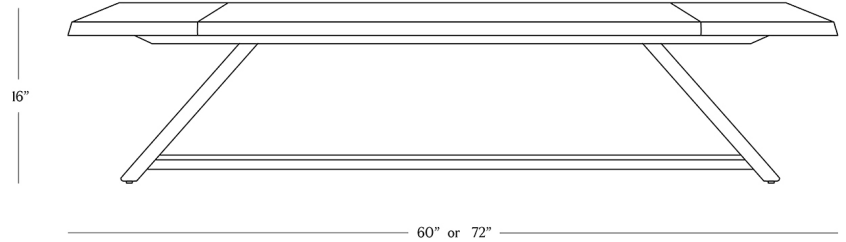

BR HOME
MARQUIS COFFEE TABLE

STYLE # 6002052

60" or 72" LENGTH

DIMENSIONS

Length	60" or 72"
Width	27"
Height	16"
60" Weight	85 lbs.
72" Weight	136.5 lbs.

CARE

- Use of coasters recommended.
- Dust with a soft, dry cloth.
- Avoid direct exposure to sunlight.

[Reference our Measuring & Delivery Guide to accurately measure your space and avoid common delivery issues.](#)

DETAILS

Material	Oak and oak veneer
Handmade In	Vietnam

Sleek and streamlined, our modernist Marquis Coffee Table lends a sense of lightness with lean lines and airy cutout accents. Crafted from solid oak, the design is detailed with artfully assembled joints.