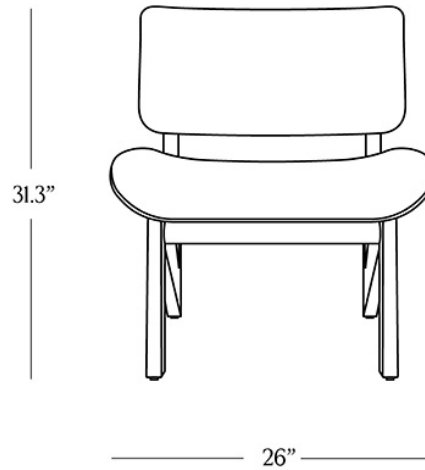

BR HOME  
MARA CHAIR

STYLE # 6002818

**DIMENSIONS**

Height	31.3"
Width	26"
Depth	31.7"
Seat Height	19"
Seat Depth	23"
Weight	35.5 lbs.

**CARE**

- Keep out of direct UV light to prevent fading.
- Dust regularly with a soft cloth or feather duster.
- Blot spills immediately with a soft, uncolored cloth.
- Vacuum regularly with upholstery attachment to remove dust.
- Professional upholstery cleaning recommended.