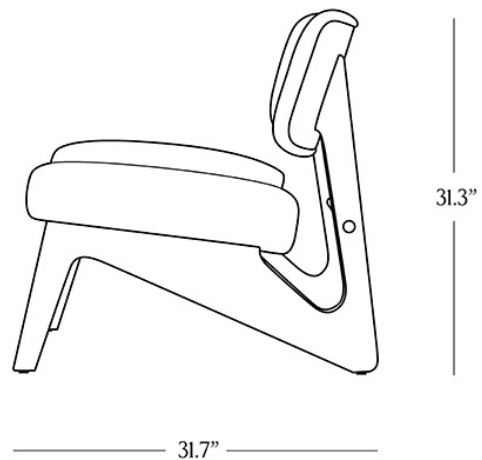

BR HOME  
MARA CHAIR

STYLE # 6002818

**DIMENSIONS**

Height	31.3"
Width	26"
Depth	31.7"
Seat Height	19"
Seat Depth	23"
Weight	35.5 lbs.

**CARE**

- Keep out of direct UV light to prevent fading.
- Dust regularly with a soft cloth or feather duster.
- Blot spills immediately with a soft, uncolored cloth.
- Vacuum regularly with upholstery attachment to remove dust.
- Professional upholstery cleaning recommended.

To view a copy of this product's label, copy the style number below and search this database [Law Label Lookup](#).

**DETAILS**

Material	Solid Mindi wood frame Upholstered seat Fabric: 95% polyester, 5% linen
Made In	Indonesia