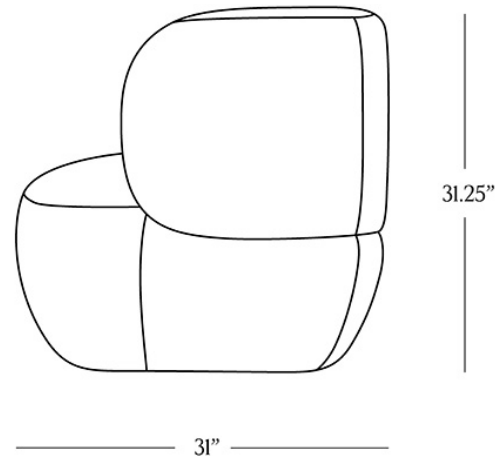

BR HOME  
MAEVA SWIVEL CHAIR

STYLE # 6003000

**DIMENSIONS**

---

Height	31.25"
Width	31"
Depth	31"
Seat Height	18.5"
Seat Depth	23"
Weight	64 lbs.

**CARE**

---

- Keep out of direct UV light to prevent fading.
- Vacuum regularly with upholstery attachment to remove dust.
- Professional upholstery cleaning recommended.

To view a copy of this product's label, copy the style number below and search this database [Law Label Lookup](#).

**DETAILS**

---

**Material** Plywood, poplar and oak construction.  
Bouclé upholstery: 100% polyester.  
Swivel base.

**Made In** Vietnam

This petite swivel chair adds a sensual touch to any space thanks to a softly curved silhouette with a wraparound back that invites you to sit and stay awhile.