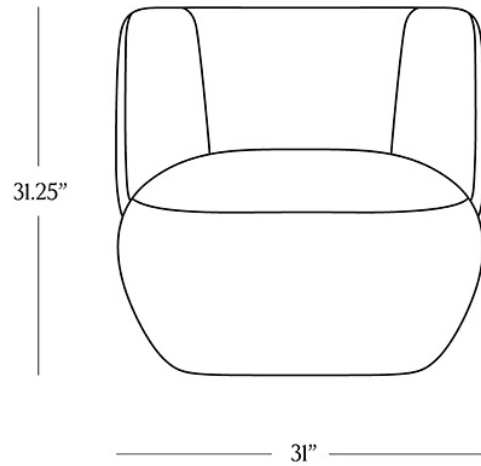

BR HOME  
MAEVA SWIVEL CHAIR

STYLE # 6003000

**DIMENSIONS**

---

Height	31.25"
Width	31"
Depth	31"
Seat Height	18.5"
Seat Depth	23"
Weight	64 lbs.

**CARE**

---

- Keep out of direct UV light to prevent fading.
- Vacuum regularly with upholstery attachment to remove dust.
- Professional upholstery cleaning recommended.

To view a copy of this product's label, copy the style number below and search this database [Law Label Lookup](#).

**DETAILS**

---

**Material** Plywood, poplar and oak construction.  
Bouclé upholstery: 100% polyester.  
Swivel base.

**Made In** Vietnam

This petite swivel chair adds a sensual touch to any space thanks to a softly curved silhouette with a wraparound back that invites you to sit and stay awhile.