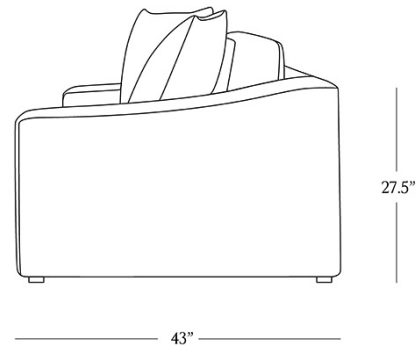

DETAILS

Material	Hardwood frame with polycore padding.
	Standard fill cushions feature polyfiber wrapped, polyurethane foam.
Made In	North Carolina

With its crisp, cube-like silhouette, our London Sofa speaks to modernism's clean lines. Plush cushioning plays relaxed counterpoint while wide, sloping arms soften the silhouette and nod to traditional designs. Each piece is handcrafted of hardwood and upholstered in a range of fabrics by skilled artisans in North Carolina.