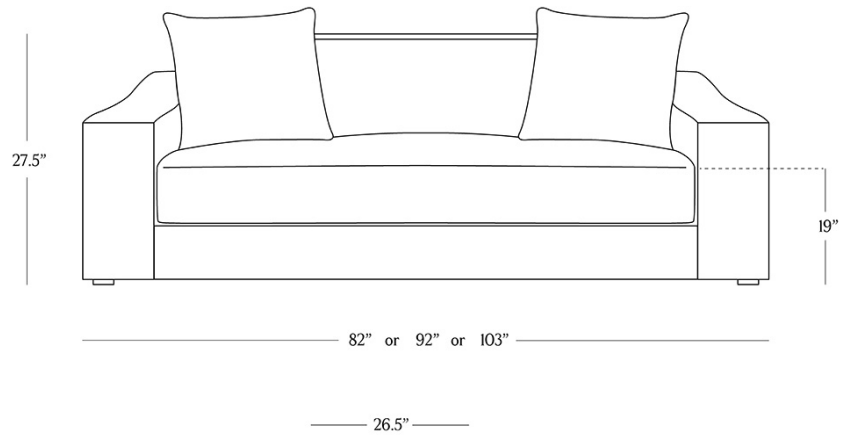

BR HOME
LONDON SOFA

STYLE # 6001959

82" OR 92" OR 103" LENGTH

DIMENSIONS

Length	82" or 92" or 103"
Depth	43"
Height	27.5"
Seat Height	19"
Seat Depth	26.5"
Arm Height	21"

**CARE**

- Keep out of direct UV light to prevent fading.
- Vacuum regularly with upholstery attachment to remove dust.
- Professional upholstery cleaning recommended.

To view a copy of this product's label, copy the style number below and search this database [Law Label Lookup](#).

Reference our [Measuring & Delivery Guide](#) to accurately measure your space and avoid common delivery issues.

**DETAILS**

Material	Hardwood frame with polycore padding.
	Standard fill cushions feature polyfiber wrapped, polyurethane foam.
Made In	North Carolina

With its crisp, cube-like silhouette, our London Sofa speaks to modernism's clean lines. Plush cushioning plays relaxed counterpoint while wide, sloping arms soften the silhouette and nod to traditional designs. Each piece is handcrafted of hardwood and upholstered in a range of fabrics by skilled artisans in North Carolina.